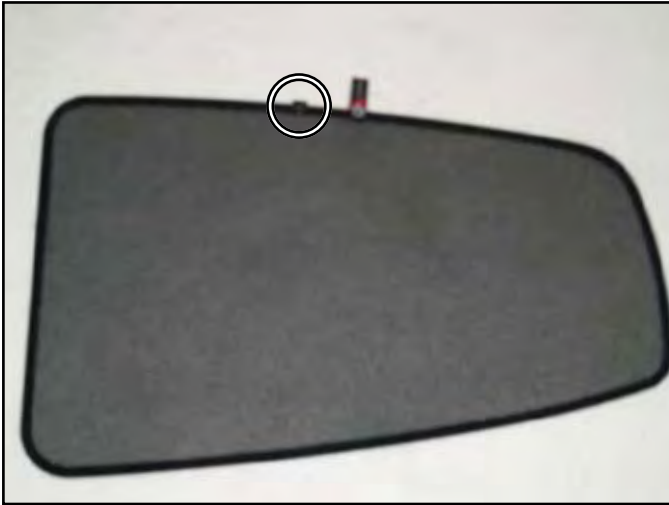

INSTALLATION INSTRUCTIONS

Renault Twingo 3dr

REN-TWIN-3-A

COMPONENTS

SHADES

FIXING CLIPS

SIDE SHADE INSTALLATION

X2