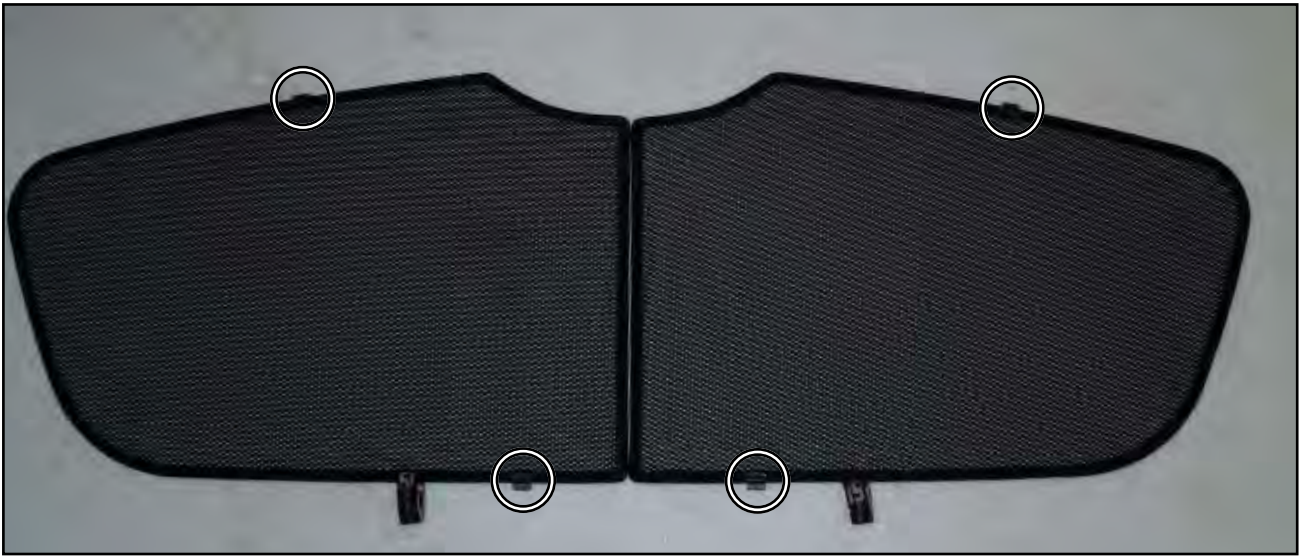

INSTALLATION INSTRUCTIONS

Renault Twingo 3dr

REN-TWIN-3-A

COMPONENTS

SHADES

FIXING CLIPS

SIDE SHADE INSTALLATION

X2

SIDE SHADE INSTALLATION

SIDE SHADE INSTALLATION

REAR SHADE INSTALLATION

X4

REAR SHADE INSTALLATION

REAR SHADE INSTALLATION

REAR SHADE INSTALLATION