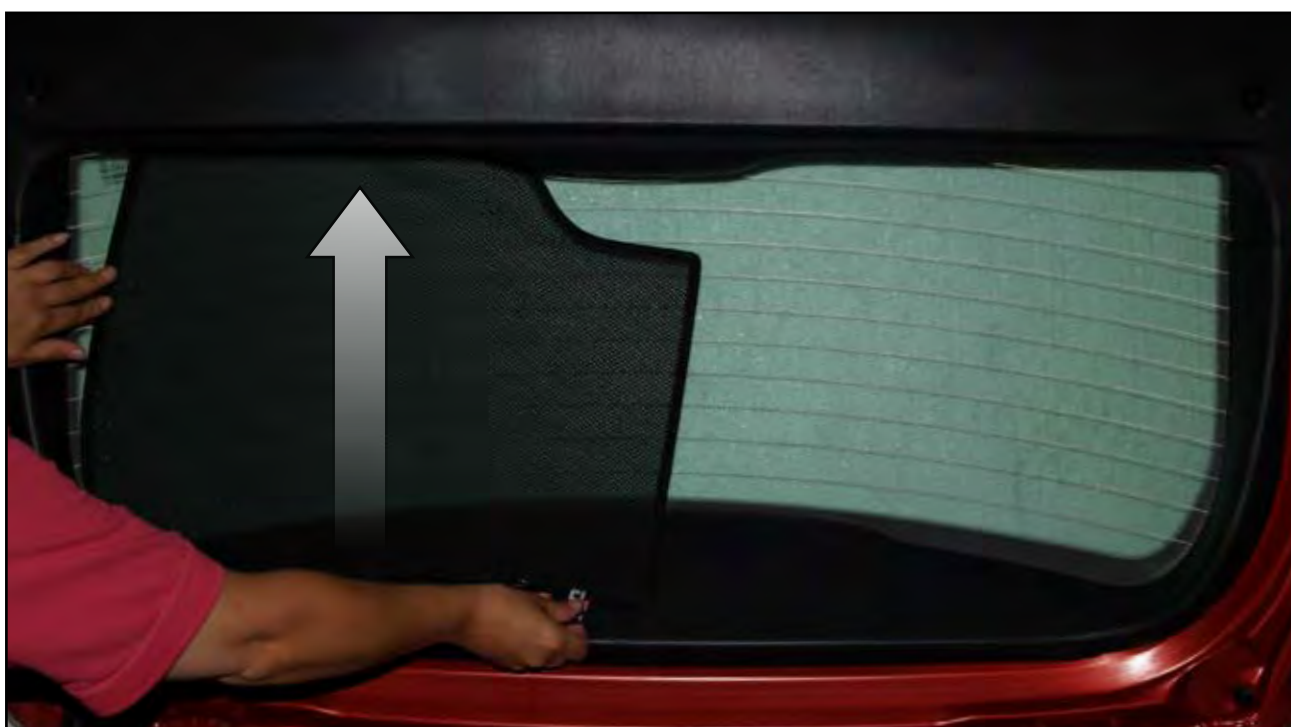

INSTALLATION INSTRUCTIONS

Renault Megane Estate

REN-MEGA-E-A

COMPONENTS

SHADES

FIXING CLIPS

SIDE SHADE INSTALLATION

X3

SIDE SHADE INSTALLATION

SIDE SHADE INSTALLATION

LOAD AREA SHADE INSTALLATION

LOAD AREA SHADE INSTALLATION

REAR SHADE INSTALLATION

X2

REAR SHADE INSTALLATION

REAR SHADE INSTALLATION