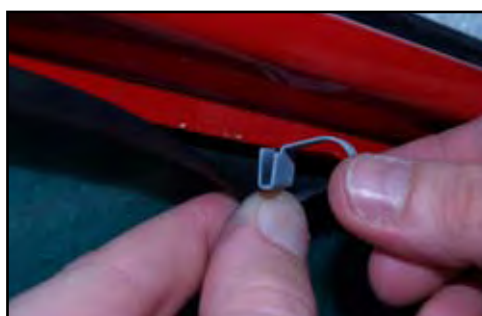

INSTALLATION INSTRUCTIONS

Renault Megane Estate

REN-MEGA-E-A

COMPONENTS

SHADES

FIXING CLIPS

SIDE SHADE INSTALLATION

X3