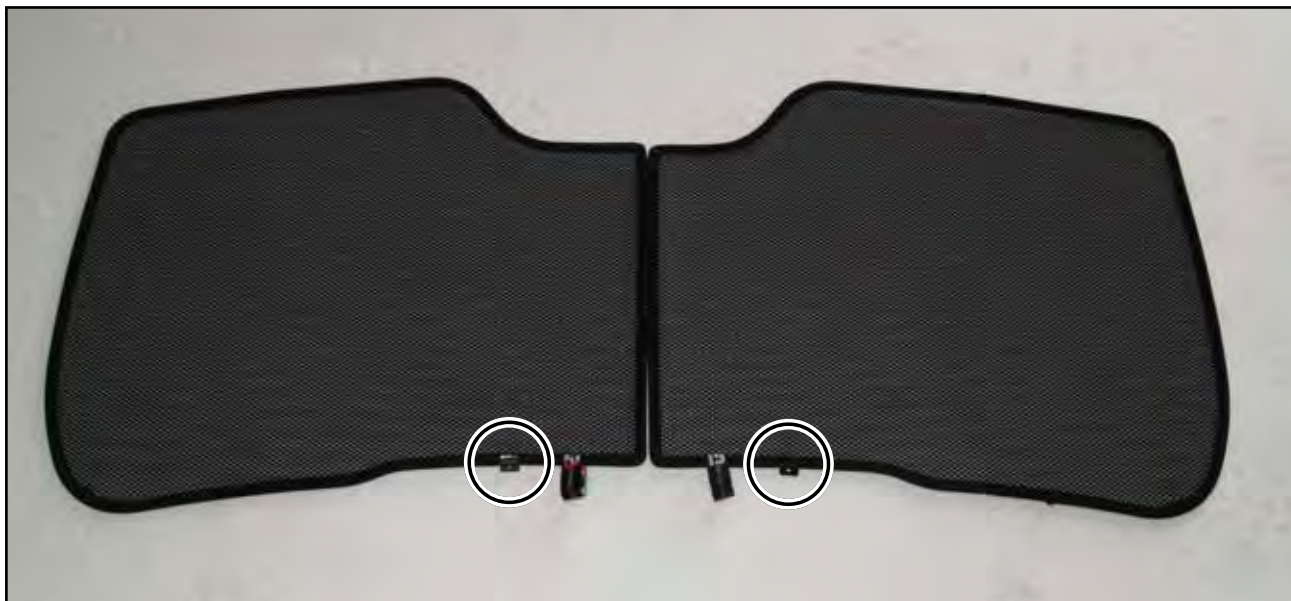

INSTALLATION INSTRUCTIONS

Renault Megane Estate

REN-MEGA-E-A

COMPONENTS

SHADES

FIXING CLIPS

SIDE SHADE INSTALLATION

X3

SIDE SHADE INSTALLATION

SIDE SHADE INSTALLATION

LOAD AREA SHADE INSTALLATION

LOAD AREA SHADE INSTALLATION

REAR SHADE INSTALLATION

X2

REAR SHADE INSTALLATION

REAR SHADE INSTALLATION