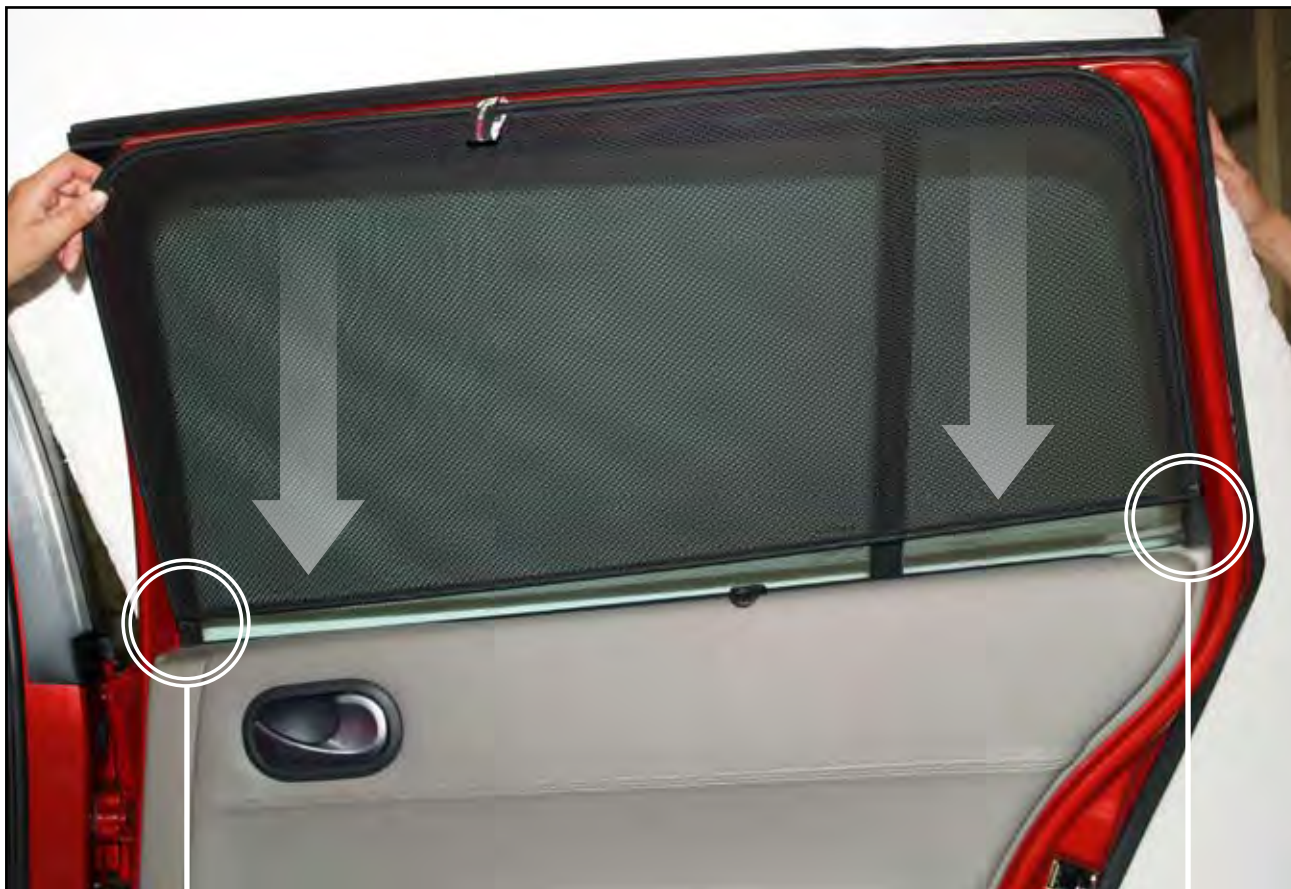

SIDE SHADE INSTALLATION