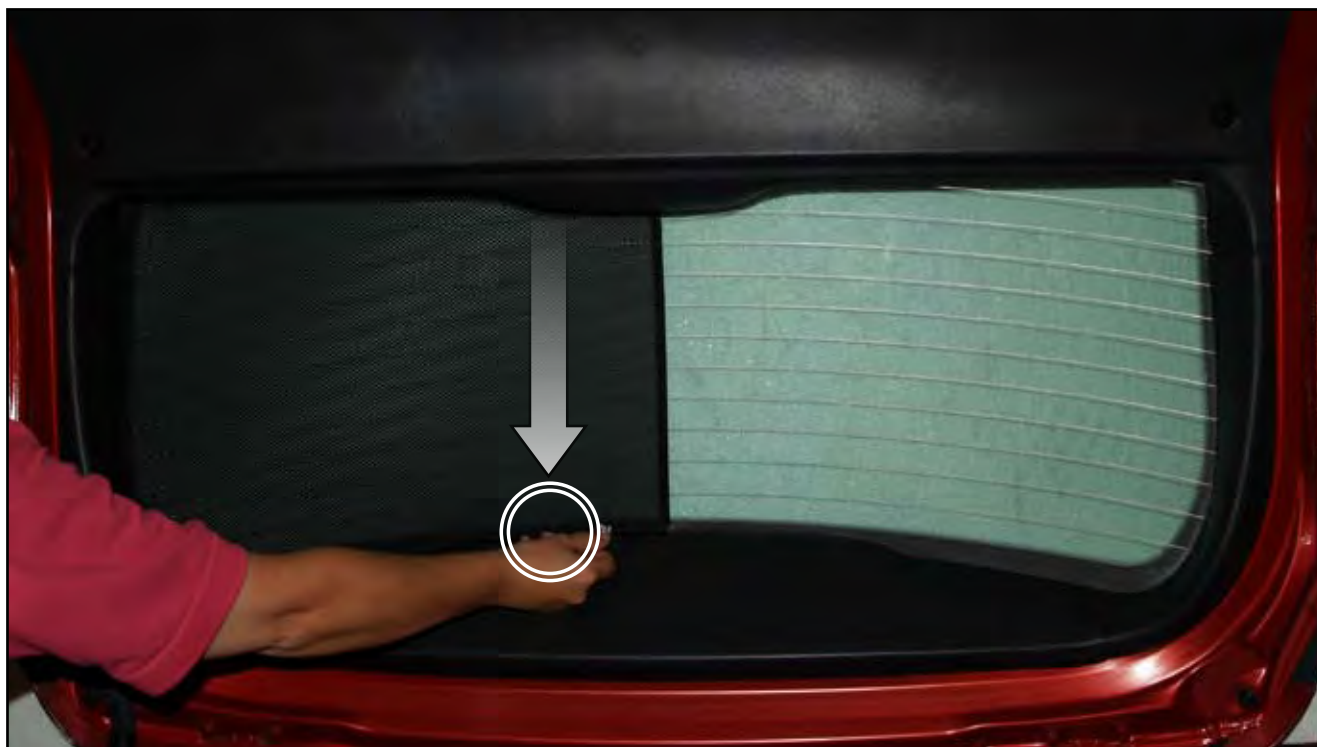

INSTALLATION INSTRUCTIONS

Renault Megane Estate

REN-MEGA-E-A

COMPONENTS

SHADES

FIXING CLIPS

SIDE SHADE INSTALLATION

X3

SIDE SHADE INSTALLATION

SIDE SHADE INSTALLATION

LOAD AREA SHADE INSTALLATION

LOAD AREA SHADE INSTALLATION

REAR SHADE INSTALLATION

X2

REAR SHADE INSTALLATION

REAR SHADE INSTALLATION