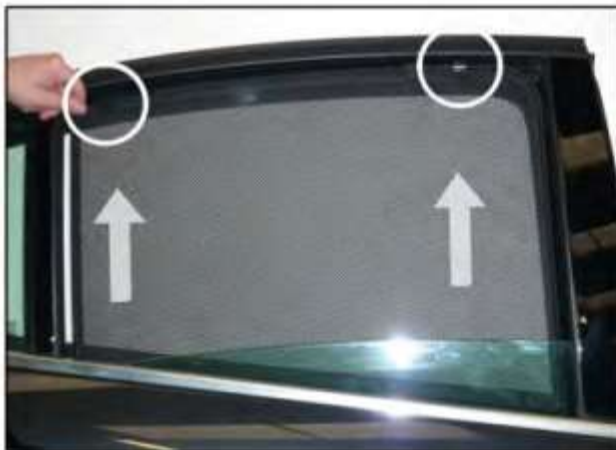

INSTALLATION INSTRUCTIONS

Renault Laguna 5dr

REN-LAGU-5-B

COMPONENTS INCLUDED

SHADES

FIXING CLIPS

SIDE SHADE INSTALLATION

SIDE SHADE INSTALLATION