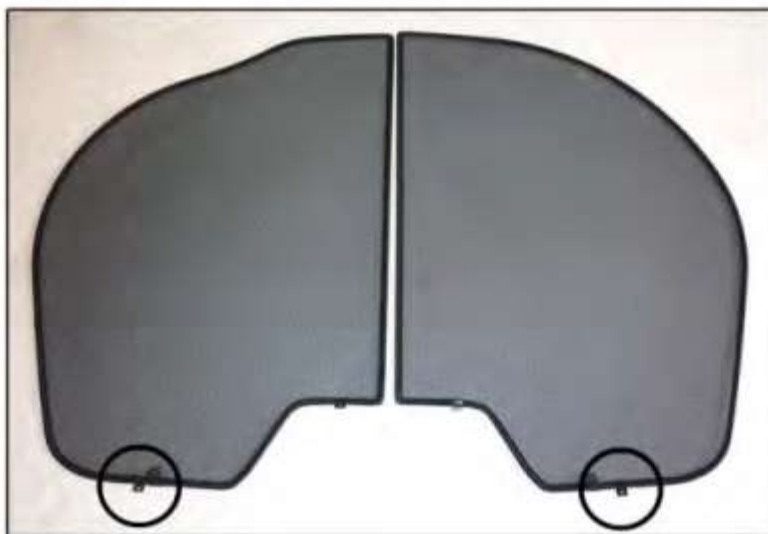

INSTALLATION INSTRUCTIONS

Renault Laguna 5dr

REN-LAGU-5-B

COMPONENTS INCLUDED

SHADES

FIXING CLIPS

SIDE SHADE INSTALLATION

SIDE SHADE INSTALLATION

SIDE SHADE INSTALLATION

X2

SIDE SHADE INSTALLATION

SIDE SHADE INSTALLATION

TAILGATE SHADE INSTALLATION

TAILGATE SHADE INSTALLATION

TAILGATE SHADE INSTALLATION

TAILGATE SHADE INSTALLATION