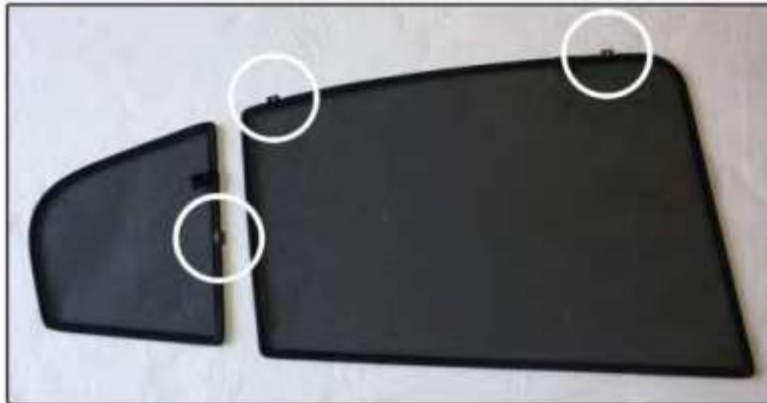

INSTALLATION INSTRUCTIONS

Renault Laguna 5dr

REN-LAGU-5-B

COMPONENTS INCLUDED

SHADES

FIXING CLIPS

SIDE SHADE INSTALLATION

SIDE SHADE INSTALLATION