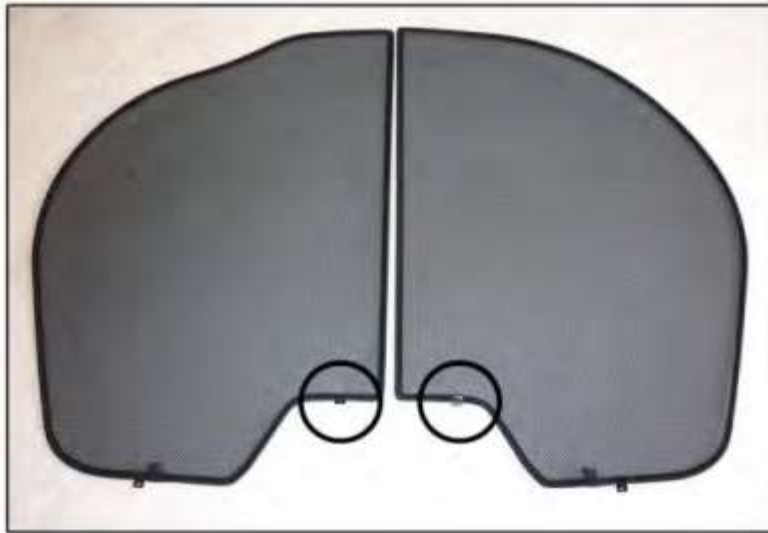

INSTALLATION INSTRUCTIONS

Renault Laguna 5dr

REN-LAGU-5-B

COMPONENTS INCLUDED

SHADES

FIXING CLIPS

SIDE SHADE INSTALLATION

SIDE SHADE INSTALLATION

SIDE SHADE INSTALLATION

X2

SIDE SHADE INSTALLATION

SIDE SHADE INSTALLATION

TAILGATE SHADE INSTALLATION

TAILGATE SHADE INSTALLATION

TAILGATE SHADE INSTALLATION

TAILGATE SHADE INSTALLATION