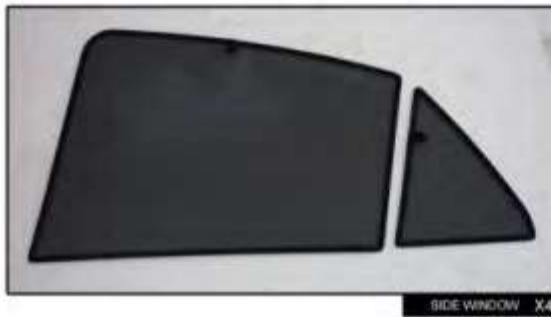

INSTALLATION INSTRUCTIONS

Renault Laguna 5dr

REN-LAGU-5-A

COMPONENTS INCLUDED

SHADES

FIXING CLIPS

SIDE SHADE INSTALLATION

SIDE SHADE INSTALLATION