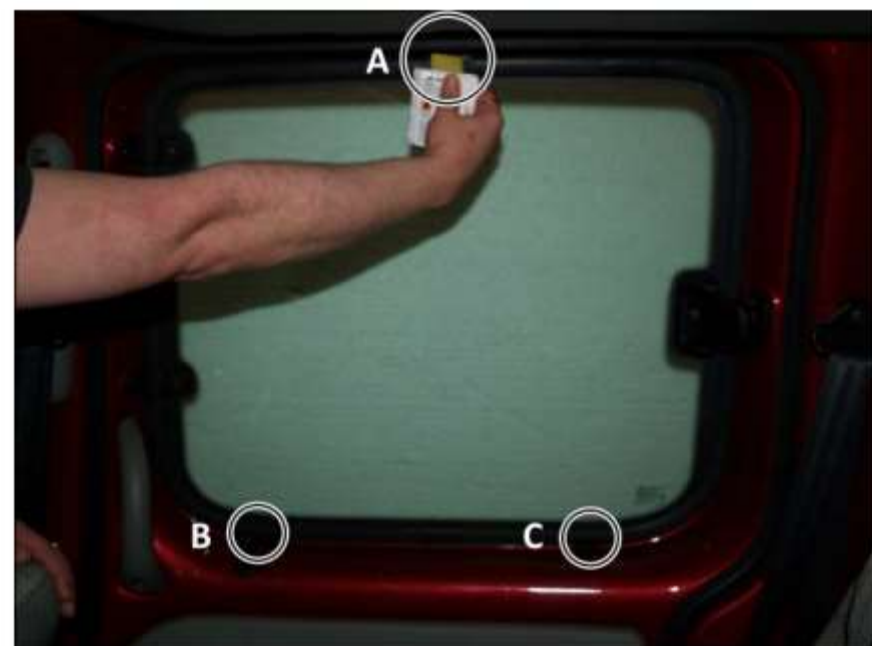

FIXING CLIPS

X6

X10

X1

Renault Kangoo

REN-KANG-5-A

SIDE SHADE INSTALLATION

X3