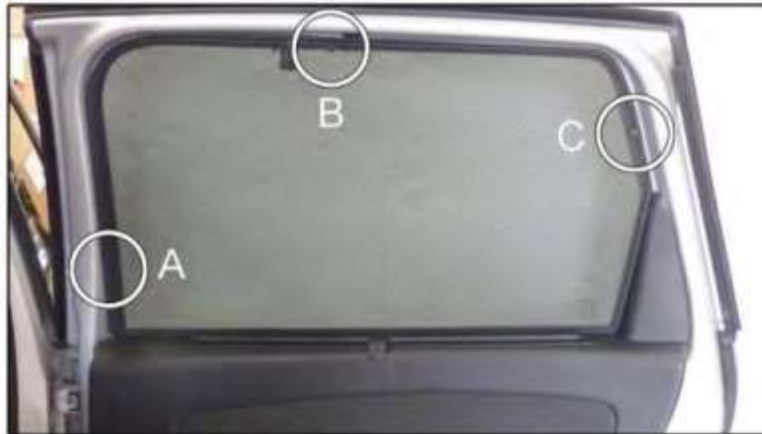

INSTALLATION INSTRUCTIONS

Renault Grand Scenic 5dr

REN-GRSC-5-B

COMPONENTS INCLUDED

SHADES

SIDE WINDOWS X2

SMALL SIDE WINDOWS X2

TAILGATE WINDOW X2

FIXING CLIPS

CL-M01 X6

CL-M02 X4

SIDE SHADE INSTALLATION

SIDE SHADE INSTALLATION

SIDE SHADE INSTALLATION

PORT SHADE INSTALLATION

PORT SHADE INSTALLATION