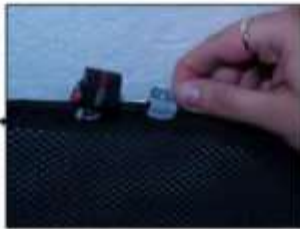

INSTALLATION INSTRUCTIONS

Renault Grand Scenic 5dr

REN-GRSC-5-B

COMPONENTS INCLUDED

SHADES

SIDE WINDOWS X2

SMALL SIDE WINDOWS X2

TAILGATE WINDOW X2

FIXING CLIPS

CL-M01 X6

CL-M02 X4

SIDE SHADE INSTALLATION

SIDE SHADE INSTALLATION

SIDE SHADE INSTALLATION

PORT SHADE INSTALLATION

PORT SHADE INSTALLATION