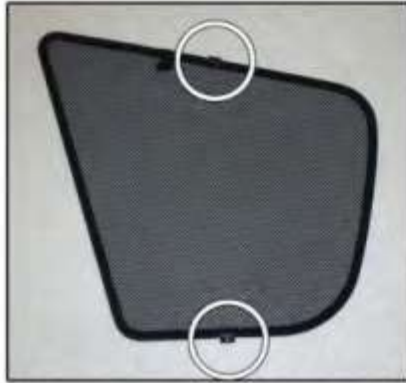

PORT SHADE INSTALLATION