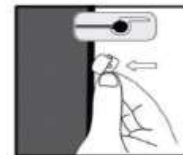

INSTALLATION INSTRUCTIONS

RENAULT CLIO

REN-CLIO-5-C

COMPONENTS INCLUDED

SHADES

CLIPS

SIDE SHADE INSTALLATION

REAR SHADE INSTALLATION