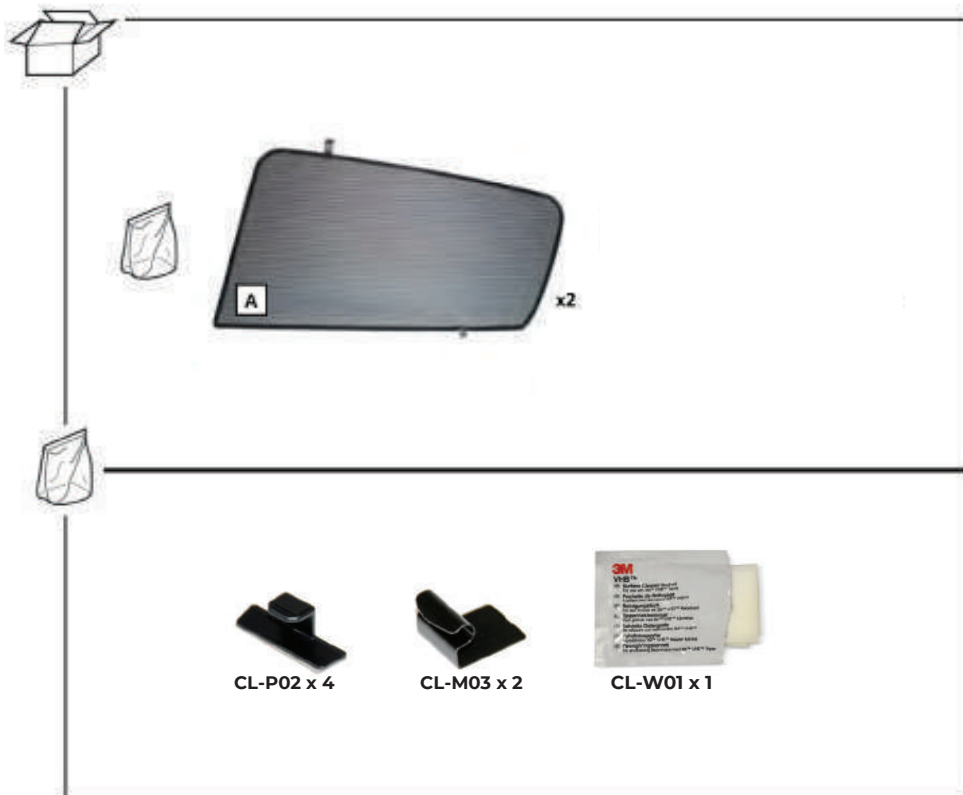

Installation Manual

RENAULT CLIO (MKIII) 5DR
REN-CLIO-5-B-18

COMPONENTS INCLUDED

Installation

RENAULT CLIO (MKIII) 5DR

REN-CLIO-5-B-18