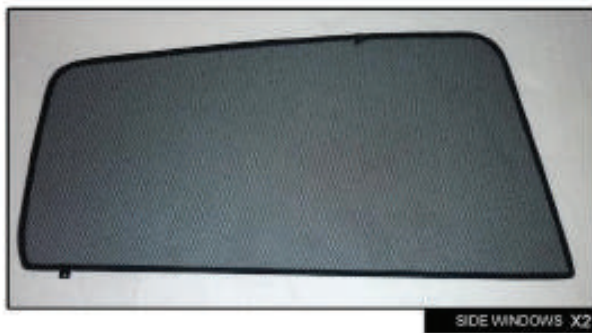

Installation Manual

RENAULT CLIO (MKII) 5DR
REN-CLIO-5-A-18

COMPONENTS INCLUDED

CL-M05 x 4

CL-M12 x 2

CL-T01 x 1

Installation

RENAULT CLIO (MKII) 5DR
REN-CLIO-5-A-18

SIDE SHADE INSTALLATION

Installation

RENAULT CLIO (MKII) 5DR

REN-CLIO-5-A-18

SIDE SHADE INSTALLATION

Installation

RENAULT CLIO (MKII) 5DR
REN-CLIO-5-A-18

SIDE SHADE INSTALLATION