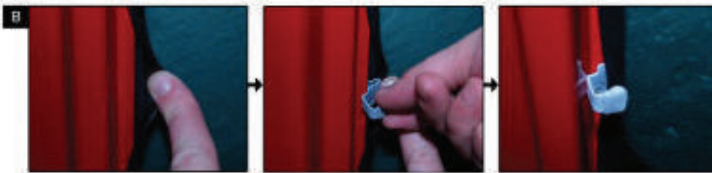

Installation Manual

PEUGEOT 308 5DR
PEU-308-5-A-18

COMPONENTS INCLUDED

CL-M05 x 6

Installation

PEUGEOT 308 5DR

PEU-308-5-A-18

SIDE SHADE INSTALLATION

Installation

PEUGEOT 308 5DR

PEU-308-5-A-18

SIDE SHADE INSTALLATION

Installation

PEUGEOT 308 5DR

PEU-308-5-A-18

SIDE SHADE INSTALLATION