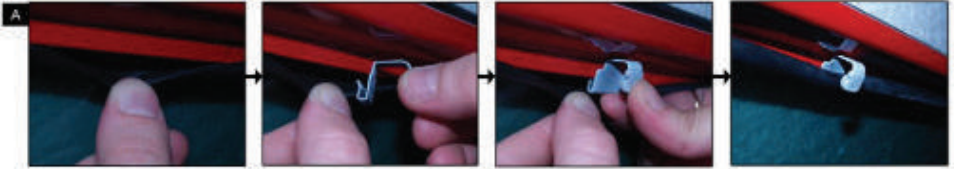

Installation Manual

PEUGEOT 308 5DR
PEU-308-5-A-18

COMPONENTS INCLUDED

CL-M05 x 6

Installation

PEUGEOT 308 5DR

PEU-308-5-A-18

SIDE SHADE INSTALLATION

Installation

PEUGEOT 308 5DR

PEU-308-5-A-18

SIDE SHADE INSTALLATION

Installation

PEUGEOT 308 5DR

PEU-308-5-A-18

SIDE SHADE INSTALLATION