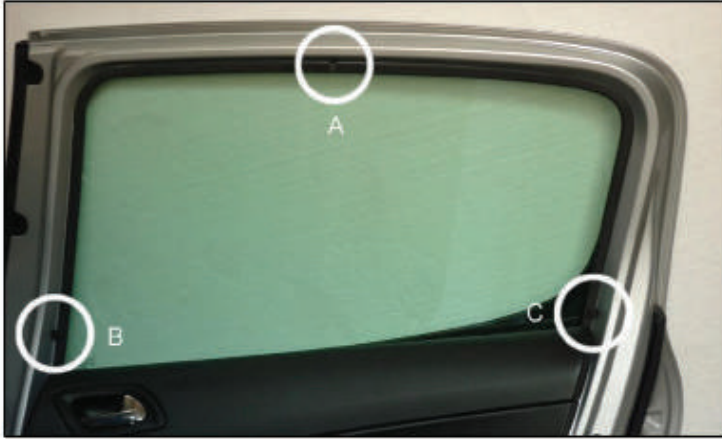

Installation Manual

PEUGEOT 308 5DR
PEU-308-5-A-18

COMPONENTS INCLUDED

CL-M05 x 6

Installation

PEUGEOT 308 5DR

PEU-308-5-A-18

SIDE SHADE INSTALLATION

Installation

PEUGEOT 308 5DR

PEU-308-5-A-18

SIDE SHADE INSTALLATION

Installation

PEUGEOT 308 5DR

PEU-308-5-A-18

SIDE SHADE INSTALLATION