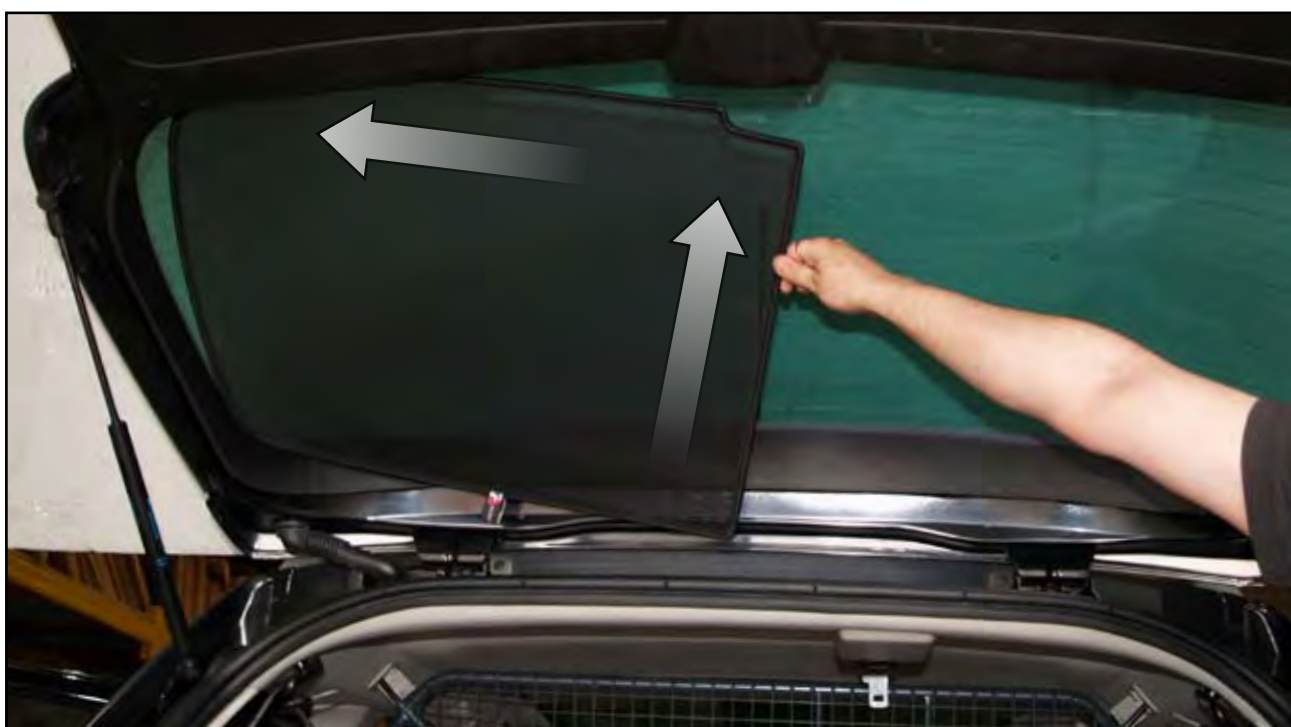

INSTALLATION INSTRUCTIONS

Peugeot 307 SW

PEU-307-E-A

COMPONENTS

SHADES

FIXING CLIPS

SIDE SHADE INSTALLATION

X3

SIDE SHADE INSTALLATION

SIDE SHADE INSTALLATION

SIDE SHADE INSTALLATION

LOAD AREA SHADE INSTALLATION

LOAD AREA SHADE INSTALLATION

REAR SHADE INSTALLATION

X2

REAR SHADE INSTALLATION