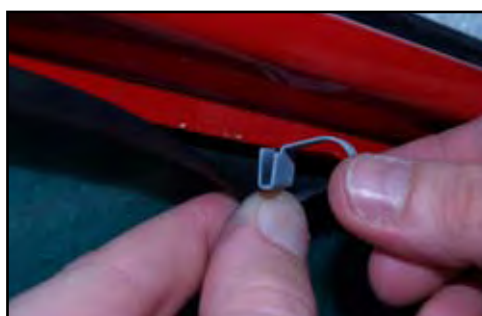

INSTALLATION INSTRUCTIONS

Peugeot 307 SW

PEU-307-E-A

COMPONENTS

SHADES

FIXING CLIPS

SIDE SHADE INSTALLATION

X3