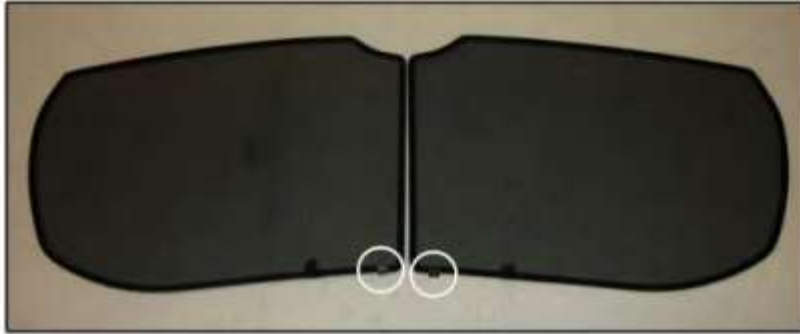

INSTALLATION INSTRUCTIONS

Peugeot 307 3dr

PEU-307-3-A

COMPONENTS INCLUDED

SHADES

SIDE WINDOW X2

TAILGATE WINDOW X2

FIXING CLIPS

X8

X2

X1

SIDE SHADE INSTALLATION

SIDE SHADE INSTALLATION

SIDE SHADE INSTALLATION

TAILGATE SHADE INSTALLATION

TAILGATE SHADE INSTALLATION