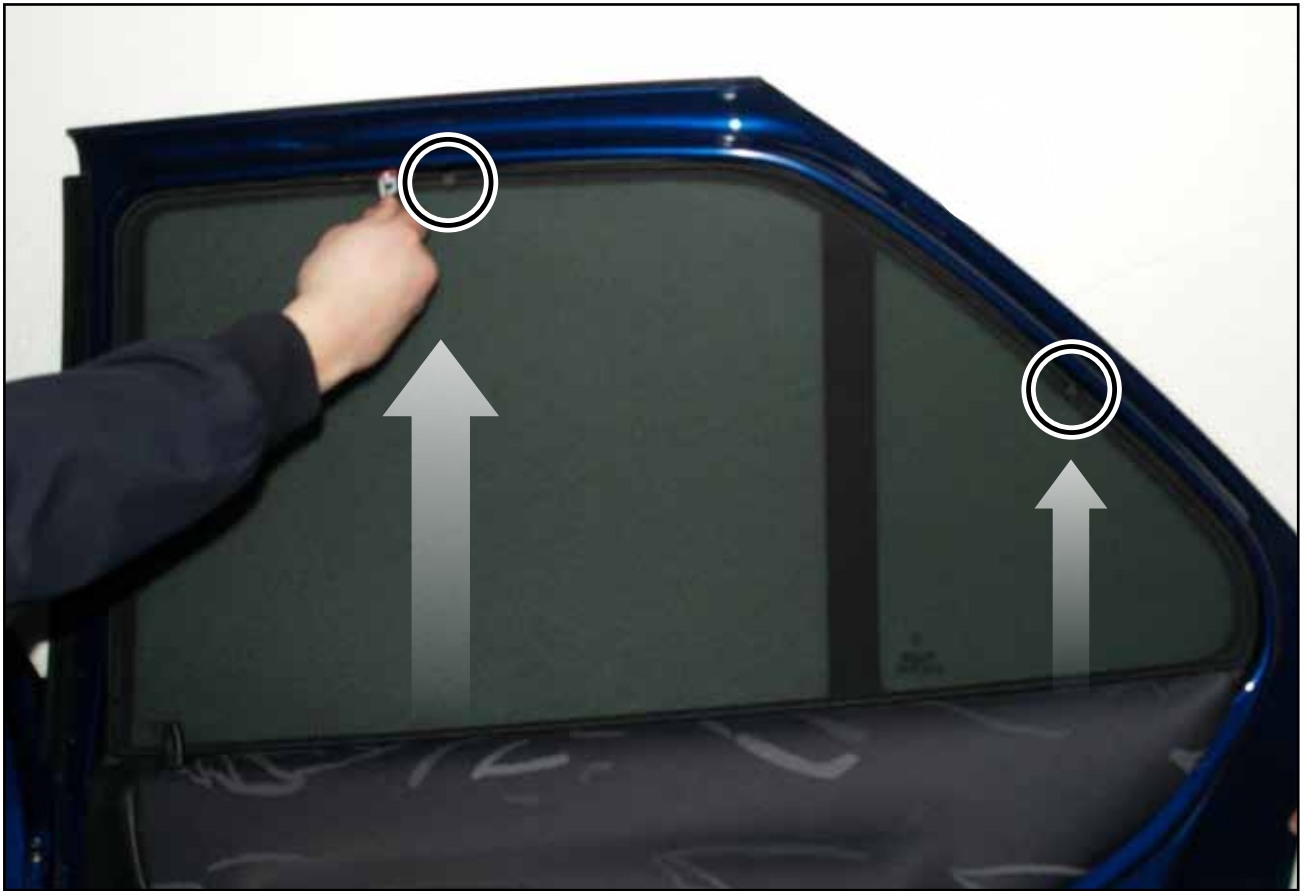

SIDE SHADE INSTALLATION