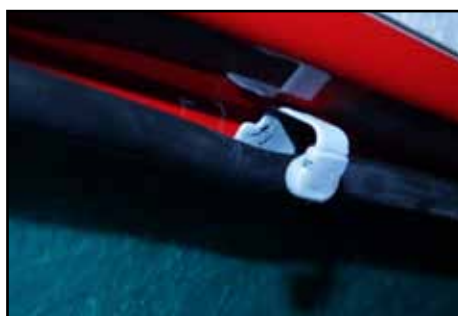

INSTALLATION INSTRUCTIONS

Peugeot 306

PEU-306-5-A

COMPONENTS

SHADES

FIXING CLIPS

SIDE SHADE INSTALLATION

X3