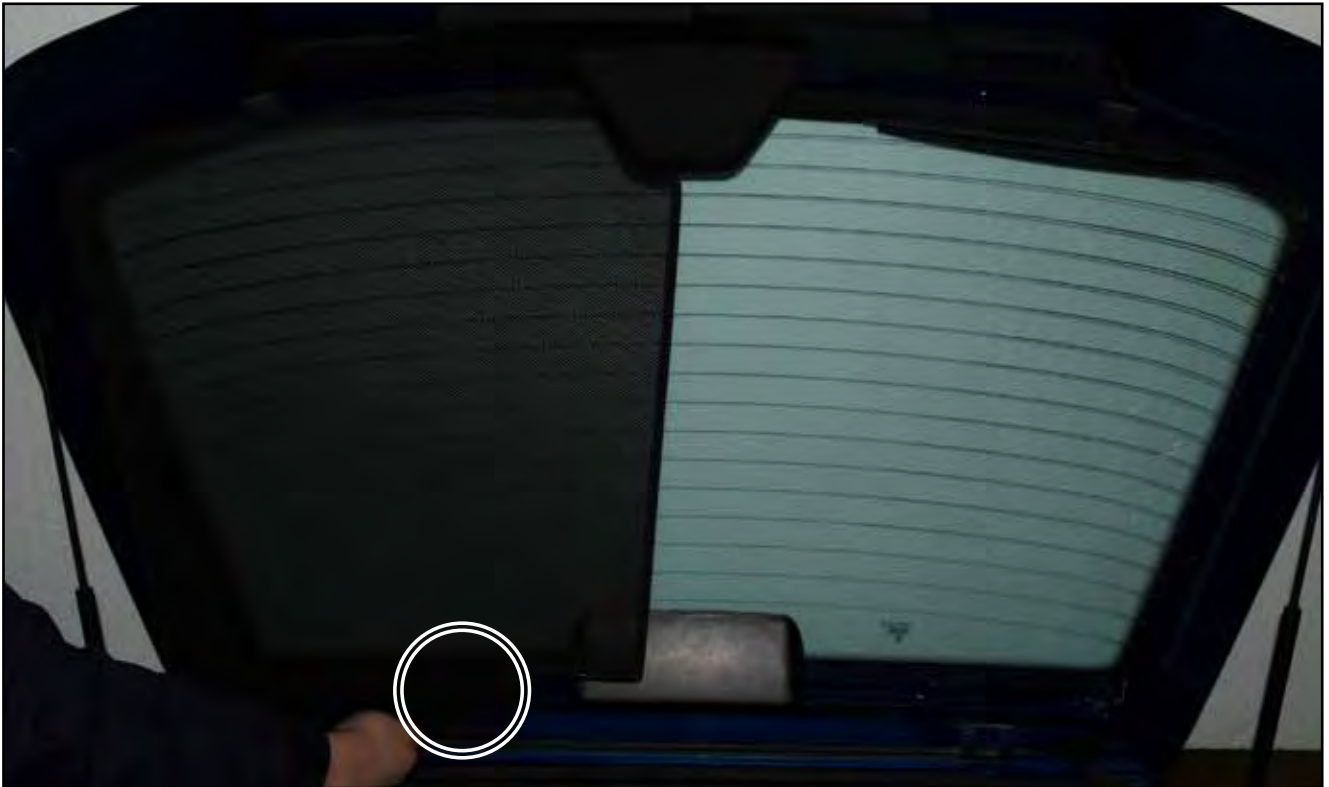

INSTALLATION INSTRUCTIONS

Peugeot 306

PEU-306-5-A

COMPONENTS

SHADES

FIXING CLIPS

SIDE SHADE INSTALLATION

X3

SIDE SHADE INSTALLATION

SIDE SHADE INSTALLATION

SIDE SHADE INSTALLATION

REAR SHADE INSTALLATION

REAR SHADE INSTALLATION

REAR SHADE INSTALLATION