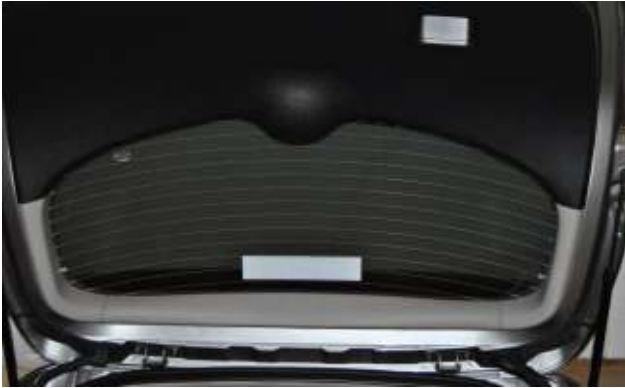

### FIXING CLIPS

CL-M02 x10

CL-P14 x1

SIDE SHADE INSTALLATION

QUARTER LIGHT SHADE INSTALLATION

REAR SHADE INSTALLATION

Repeat on the opposite rear to complete.

REAR SHADE INSTALLATION