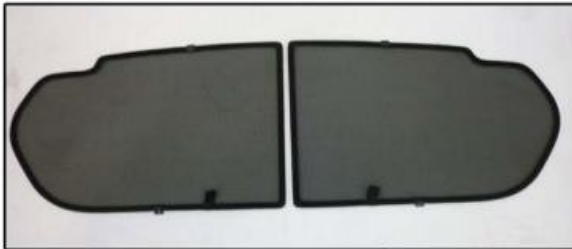

INSTALLATION INSTRUCTIONS

Nissan Pixo 5dr

NIS-PIXO-5-A

COMPONENTS INCLUDED

SHADES

SIDE WINDOWS X2

TAILGATE WINDOW X2

FIXING CLIPS

CL-M02 X4

CL-P02 X6

PROMOTER X1

SIDE SHADE INSTALLATION

SIDE SHADE INSTALLATION

SIDE SHADE INSTALLATION

TAILGATE SHADE INSTALLATION

TAILGATE SHADE INSTALLATION