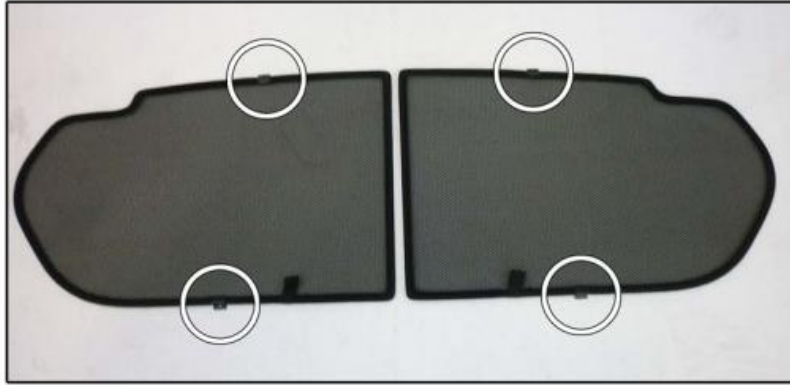

INSTALLATION INSTRUCTIONS

Nissan Pixo 5dr

NIS-PIXO-5-A

COMPONENTS INCLUDED

SHADES

SIDE WINDOWS X2

TAILGATE WINDOW X2

FIXING CLIPS

CL-M02 X4

CL-P02 X6

PROMOTER X1

SIDE SHADE INSTALLATION

SIDE SHADE INSTALLATION

SIDE SHADE INSTALLATION

TAILGATE SHADE INSTALLATION

TAILGATE SHADE INSTALLATION