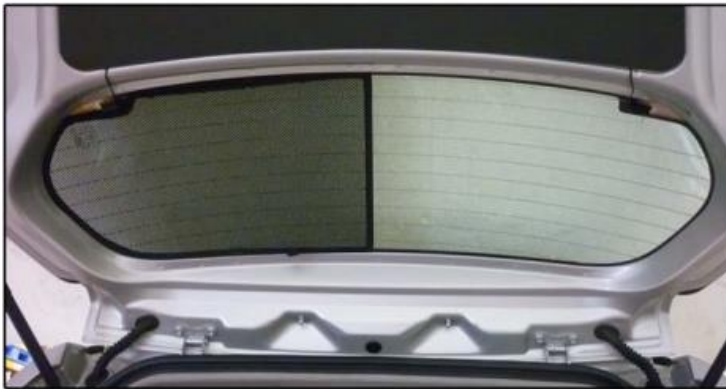

INSTALLATION INSTRUCTIONS

Nissan Pixo 5dr

NIS-PIXO-5-A

COMPONENTS INCLUDED

SHADES

SIDE WINDOWS X2

TAILGATE WINDOW X2

FIXING CLIPS

CL-M02 X4

CL-P02 X6

PROMOTER X1

SIDE SHADE INSTALLATION

SIDE SHADE INSTALLATION

SIDE SHADE INSTALLATION

TAILGATE SHADE INSTALLATION

TAILGATE SHADE INSTALLATION