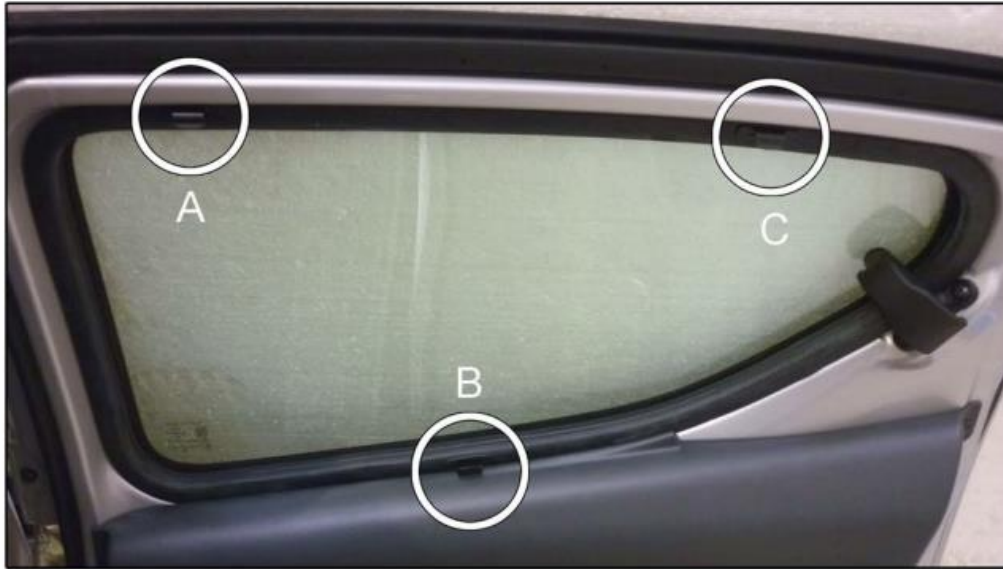

INSTALLATION INSTRUCTIONS

Nissan Pixo 5dr

NIS-PIXO-5-A

COMPONENTS INCLUDED

SHADES

SIDE WINDOWS X2

TAILGATE WINDOW X2

FIXING CLIPS

CL-M02 X4

CL-P02 X6

PROMOTER X1

SIDE SHADE INSTALLATION

SIDE SHADE INSTALLATION

SIDE SHADE INSTALLATION

TAILGATE SHADE INSTALLATION

TAILGATE SHADE INSTALLATION