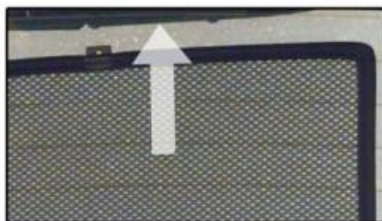

INSTALLATION INSTRUCTIONS

Nissan Pixo 5dr

NIS-PIXO-5-A

COMPONENTS INCLUDED

SHADES

SIDE WINDOWS X2

TAILGATE WINDOW X2

FIXING CLIPS

CL-M02 X4

CL-P02 X6

PROMOTER X1

SIDE SHADE INSTALLATION

SIDE SHADE INSTALLATION

SIDE SHADE INSTALLATION

TAILGATE SHADE INSTALLATION

TAILGATE SHADE INSTALLATION