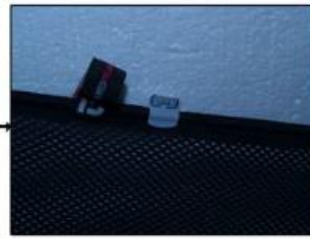

INSTALLATION INSTRUCTIONS

Nissan Pixo 5dr

NIS-PIXO-5-A

COMPONENTS INCLUDED

SHADES

SIDE WINDOWS X2

TAILGATE WINDOW X2

FIXING CLIPS

CL-M02 X4

CL-P02 X6

PROMOTER X1

SIDE SHADE INSTALLATION

SIDE SHADE INSTALLATION

SIDE SHADE INSTALLATION

TAILGATE SHADE INSTALLATION

TAILGATE SHADE INSTALLATION