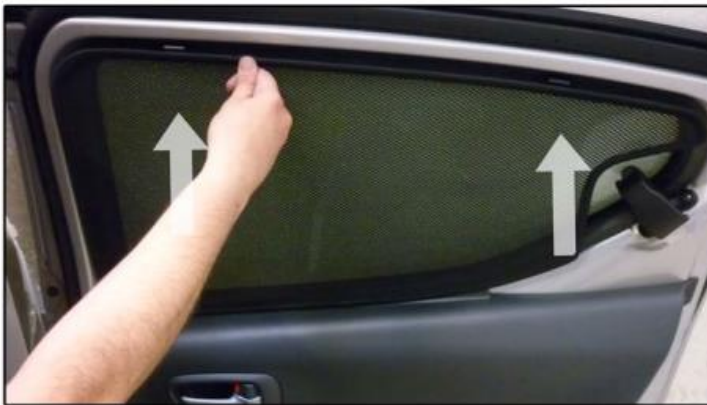

INSTALLATION INSTRUCTIONS

Nissan Pixo 5dr

NIS-PIXO-5-A

COMPONENTS INCLUDED

SHADES

SIDE WINDOWS X2

TAILGATE WINDOW X2

FIXING CLIPS

CL-M02 X4

CL-P02 X6

PROMOTER X1

SIDE SHADE INSTALLATION

SIDE SHADE INSTALLATION

SIDE SHADE INSTALLATION

TAILGATE SHADE INSTALLATION

TAILGATE SHADE INSTALLATION