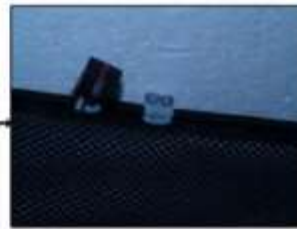

LOAD AREA SHADE INSTALLATION