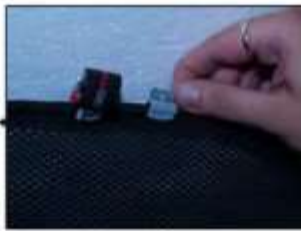

INSTALLATION INSTRUCTIONS

Nissan Pathfinder 4x4

NIS-PATH-5-A

COMPONENTS INCLUDED

SHADES

FIXING CLIPS

SIDE SHADE INSTALLATION

SIDE SHADE INSTALLATION

SIDE SHADE INSTALLATION

PORT SHADE INSTALLATION

PORT SHADE INSTALLATION

TAILGATE SHADE INSTALLATION

TAILGATE SHADE INSTALLATION

TAILGATE SHADE INSTALLATION

x2

TAILGATE SHADE INSTALLATION