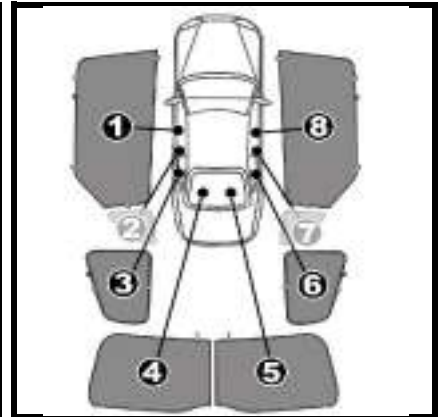

INSTALLATION INSTRUCTIONS

NISSAN NOTE 5 DOOR 2014-

NIS-NOTE-5-B

COMPONENTS INCLUDED

SHADES

FIXING CLIPS

CL-M02 x4

CL-M05 x4

CL-M12 x2

SIDE SHADE INSTALLATION

QUARTER LIGHT SHADE INSTALLATION

CL-M02

REAR SHADE INSTALLATION

Repeat the above steps on the opposite rear.

REAR SHADE INSTALLATION