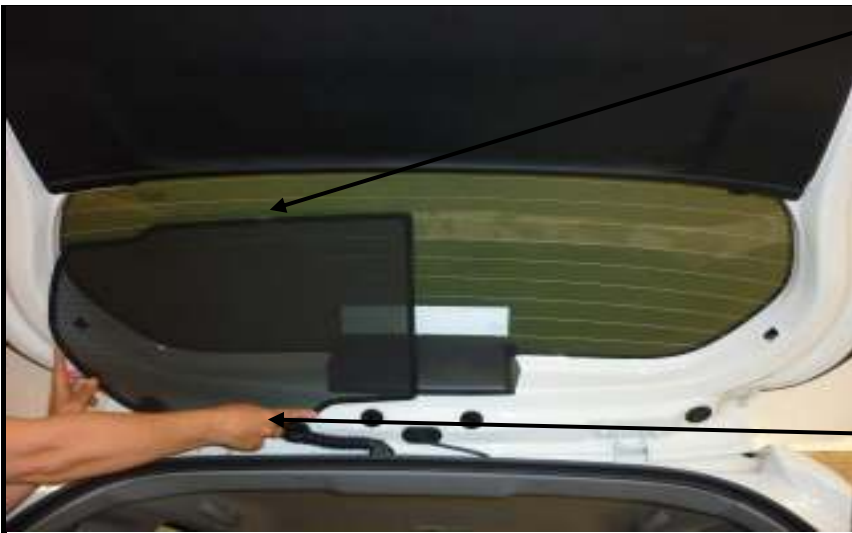

CL-M12 x2

SIDE SHADE INSTALLATION

QUARTER LIGHT SHADE INSTALLATION

CL-M02

REAR SHADE INSTALLATION

Repeat the above steps on the opposite rear.

REAR SHADE INSTALLATION