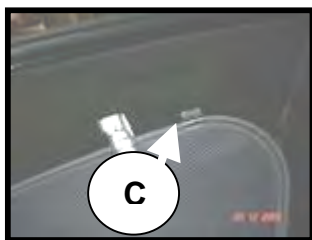

SIDE WINDOW INSTALLATION

1.

2.

3.

4.

5.

PORT WINDOW INSTALLATION

1.

2.

3.

TAILGATE WINDOW INSTALLATION

WARNING

1. It is important that you clean the surface using the wipes provided before installing the clips
2. Once the clips have been fitted, leave them to stand for 30 mins before installing the sunshades.
3. Clips must not be removed once fitted.