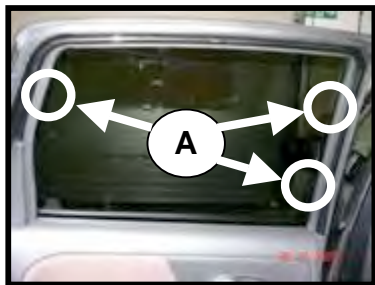

SIDE WINDOW INSTALLATION

1.

2.

3.

4.

5.

PORT WINDOW INSTALLATION

1.

2.

3.

TAILGATE WINDOW INSTALLATION

WARNING

1. It is important that you clean the surface using the wipes provided before installing the clips
2. Once the clips have been fitted, leave them to stand for 30 mins before installing the sunshades.
3. Clips must not be removed once fitted.

1.

2.

3.

4.

5.

INSTALLATION MANUAL FOR
NISSAN NOTE
5 DOOR

Contents:

 X1	 X2	 X2	 X1	<u>Hardware Pack</u> 2 X Tailgate shades 2 X Rear Side Shades 2 X Port Windows 1 X Fitting Tool (D)
 X6 A	 X1 B	 X2 C	 X1	<u>Accessory Kit</u> 6 X A Fitting Clips 2 X B Fitting Clips 2 X C Fitting Clips 1 X Cleaning Wipes