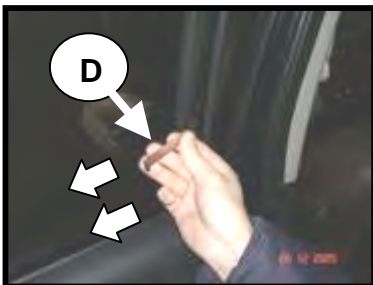

SIDE WINDOW INSTALLATION

1.

2.

3.

4.

5.

PORT WINDOW INSTALLATION

1.

2.

3.

TAILGATE WINDOW INSTALLATION

WARNING

1. It is important that you clean the surface using the wipes provided before installing the clips
2. Once the clips have been fitted, leave them to stand for 30 mins before installing the sunshades.
3. Clips must not be removed once fitted.