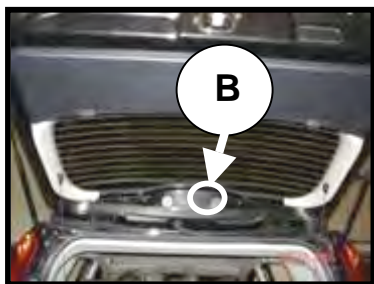

2.

3.

TAILGATE WINDOW INSTALLATION

WARNING

1. It is important that you clean the surface using the wipes provided before installing the clips
2. Once the clips have been fitted, leave them to stand for 30 mins before installing the sunshades.
3. Clips must not be removed once fitted.