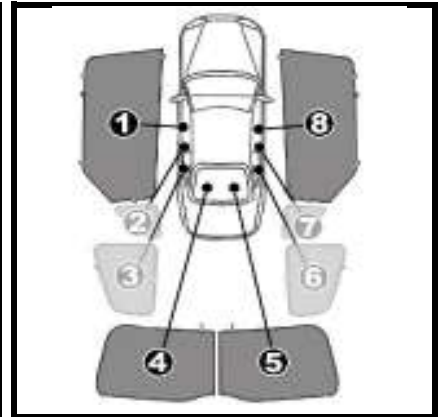

INSTALLATION INSTRUCTIONS

NISSAN NAVARA DOUBLE CAB

NIS-NADC-4-B

COMPONENTS INCLUDED

SHADES

FIXING CLIPS

CL-M02 x4

CL-P02 x2

CL-M12 x2

SIDE SHADE INSTALLATION

Please ensure the area is cleaned with wipes before sticking the clip

REAR SHADE INSTALLATION

CL-M02

REAR SHADE INSTALLATION