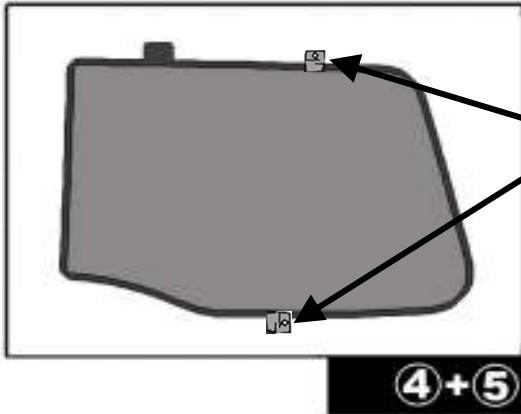

INSTALLATION INSTRUCTIONS

NISSAN NAVARA DOUBLE CAB

NIS-NADC-4-B

COMPONENTS INCLUDED

SHADES

FIXING CLIPS

CL-M02 x4

CL-P02 x2

CL-M12 x2

SIDE SHADE INSTALLATION

Please ensure the area is cleaned with wipes before sticking the clip

REAR SHADE INSTALLATION

CL-M02

REAR SHADE INSTALLATION