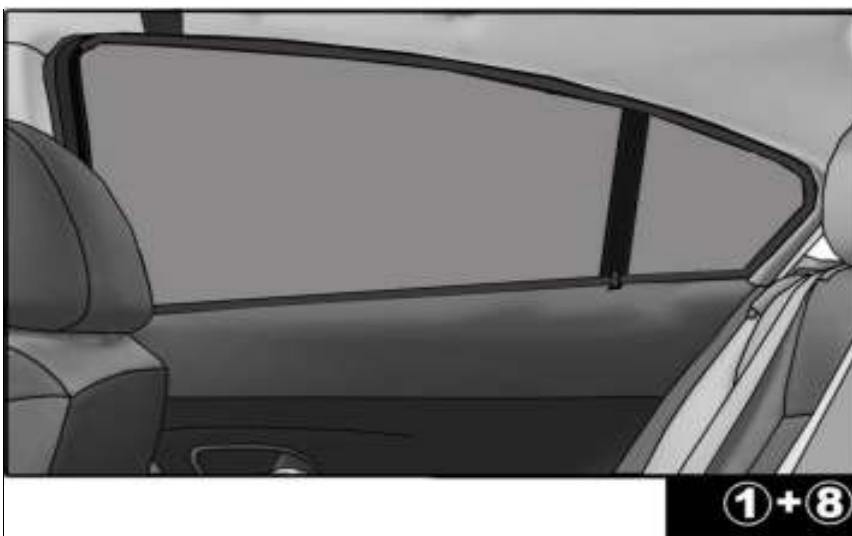

Please ensure the area is cleaned with wipes before sticking the clip