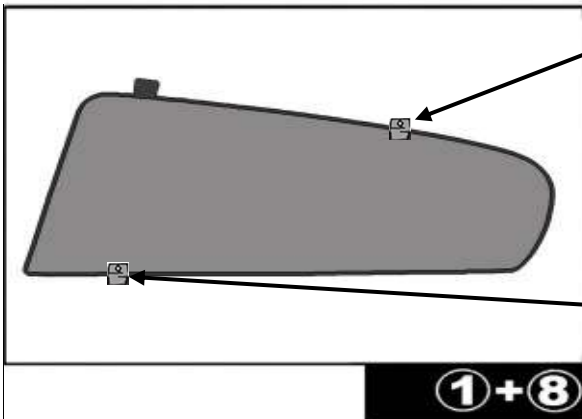

SIDE SHADE INSTALLATION