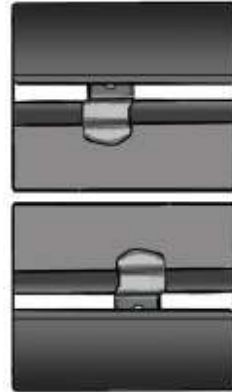

INSTALLATION INSTRUCTIONS

NISSAN NAVARA DOUBLE CAB

NIS-NADC-4-B

COMPONENTS INCLUDED

SHADES

FIXING CLIPS

CL-M02 x4

CL-P02 x2

CL-M12 x2

SIDE SHADE INSTALLATION

Please ensure the area is cleaned with wipes before sticking the clip

REAR SHADE INSTALLATION

CL-M02

REAR SHADE INSTALLATION