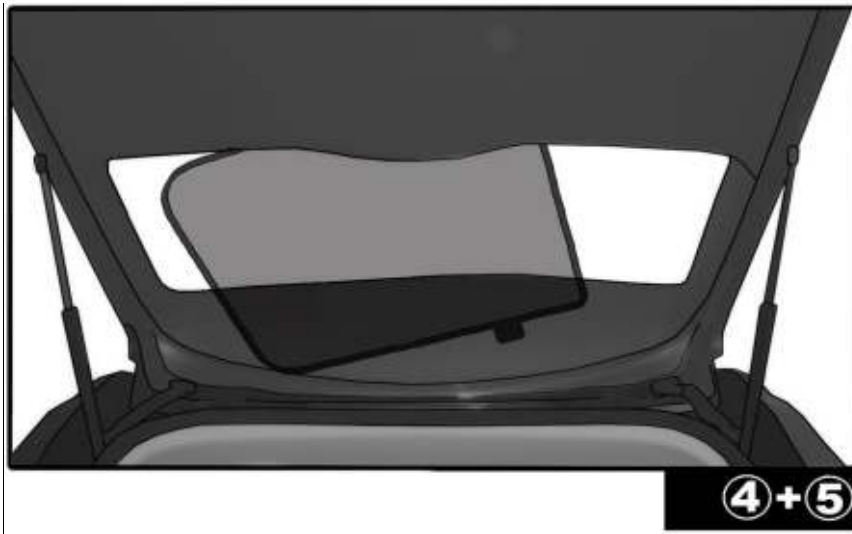

CL-M12 x2

SIDE SHADE INSTALLATION

Please ensure the area is cleaned with wipes before sticking the clip

REAR SHADE INSTALLATION

CL-M02

REAR SHADE INSTALLATION