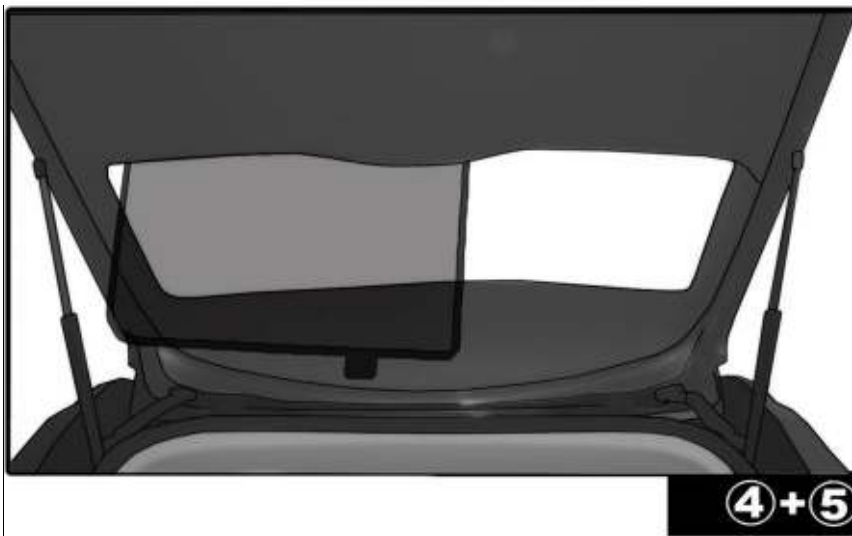

CL-M12 x2

SIDE SHADE INSTALLATION

Please ensure the area is cleaned with wipes before sticking the clip

REAR SHADE INSTALLATION

CL-M02

REAR SHADE INSTALLATION