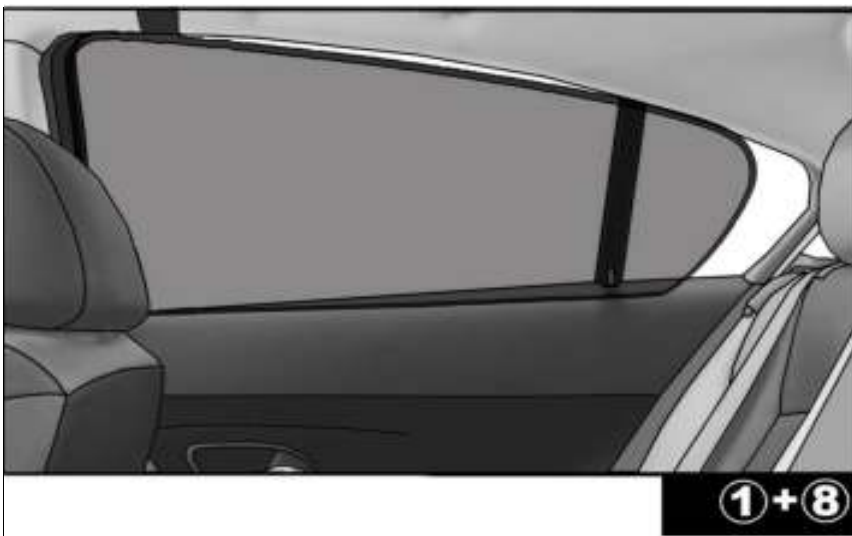

Please ensure the area is cleaned with wipes before sticking the clip