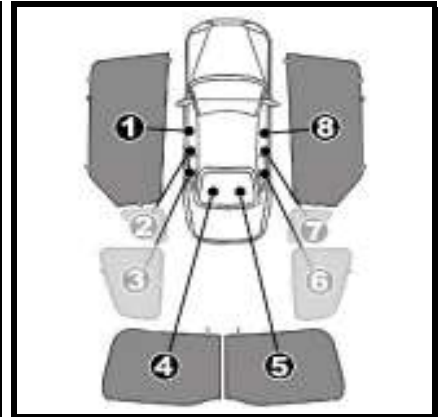

INSTALLATION INSTRUCTIONS

NISSAN LEAF 5 DOOR 2010-

NIS-LEAF-5-A

COMPONENTS INCLUDED

SHADES

1+8

4+5

FIXING CLIPS

CL-M12 x4

CL-M13 x4

SIDE SHADE INSTALLATION

REAR SHADE INSTALLATION

Repeat these steps on the opposite rear shades.

REAR SHADE INSTALLATION