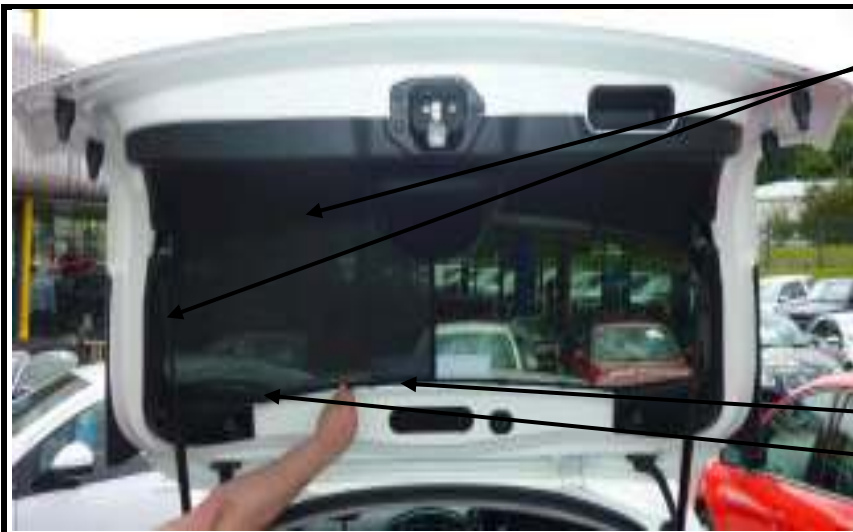

INSTALLATION INSTRUCTIONS

NISSAN JUKE 5 DOOR

NIS-JUKE-5-A

COMPONENTS INCLUDED

SHADES

①+⑧

④+⑤

FIXING CLIPS

CL-M01 x2

CL-M12 x4

CL-M05 x2

CL-P02 x4

SIDE SHADE INSTALLATION

REAR SHADE INSTALLATION

REAR SHADE INSTALLATION