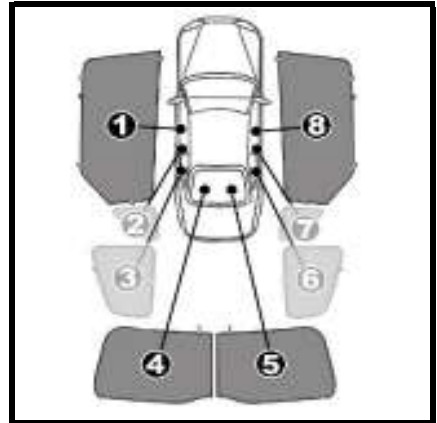

INSTALLATION INSTRUCTIONS

NISSAN JUKE 5 DOOR

NIS-JUKE-5-A

COMPONENTS INCLUDED

SHADES

①+⑧

④+⑤

FIXING CLIPS