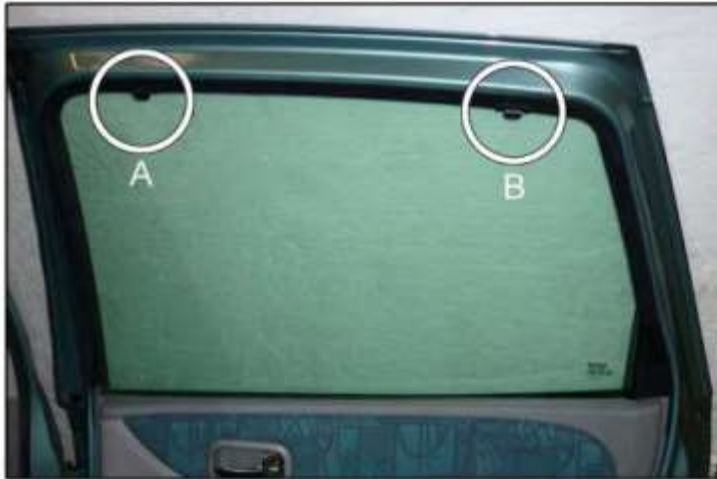

INSTALLATION INSTRUCTIONS

Nissan Almera Tino 5dr

NIS-ALMT-5-B

COMPONENTS INCLUDED

SHADES

FIXING CLIPS

SIDE SHADE INSTALLATION

SIDE SHADE INSTALLATION