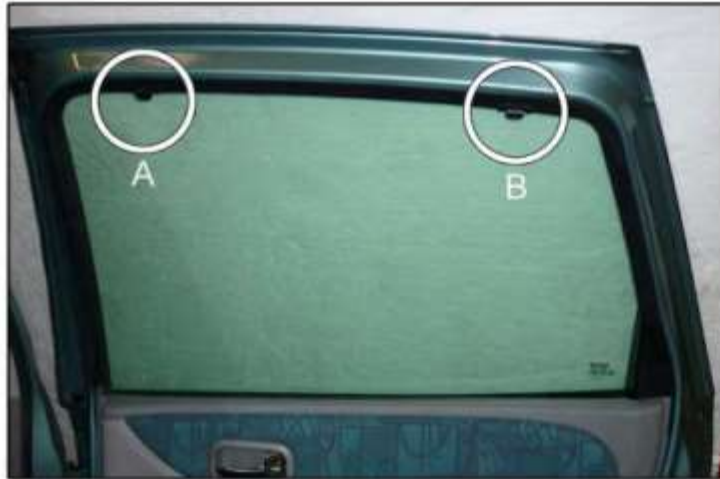

INSTALLATION INSTRUCTIONS

Nissan Almera Tino 5dr

NIS-ALMT-5-A

COMPONENTS INCLUDED

SHADES

FIXING CLIPS

SIDE SHADE INSTALLATION

SIDE SHADE INSTALLATION