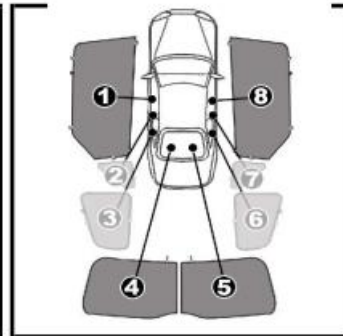

INSTALLATION INSTRUCTIONS

MITSUBISHI LANCER 5 DOOR 2009

MIT-LANC-5-A

COMPONENTS INCLUDED

SHADES

FIXING CLIPS

2nd SIDE SHADE INSTALLATION

②+⑦