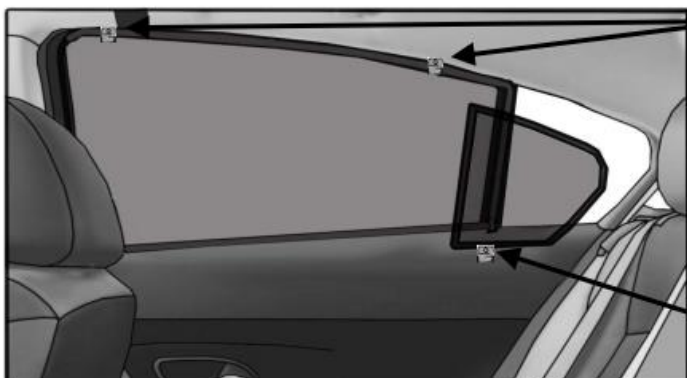

INSTALLATION INSTRUCTIONS

MITSUBISHI LANCER 5 DOOR 2009

MIT-LANC-5-A

COMPONENTS INCLUDED

SHADES

FIXING CLIPS

2nd SIDE SHADE INSTALLATION

②+⑦