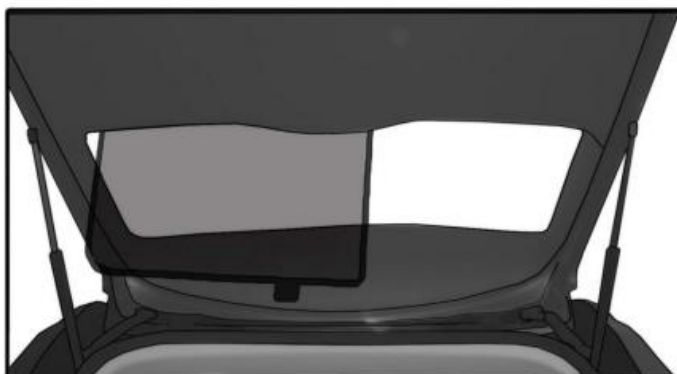

REAR SHADE INSTALLATION

④+⑤

④+⑤

④+⑤