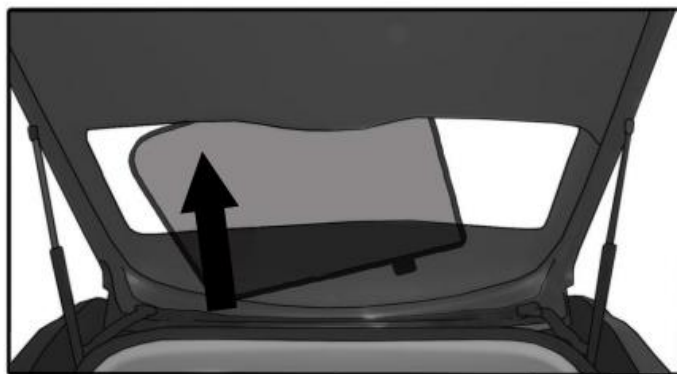

REAR SHADE INSTALLATION

④+⑤

④+⑤

④+⑤