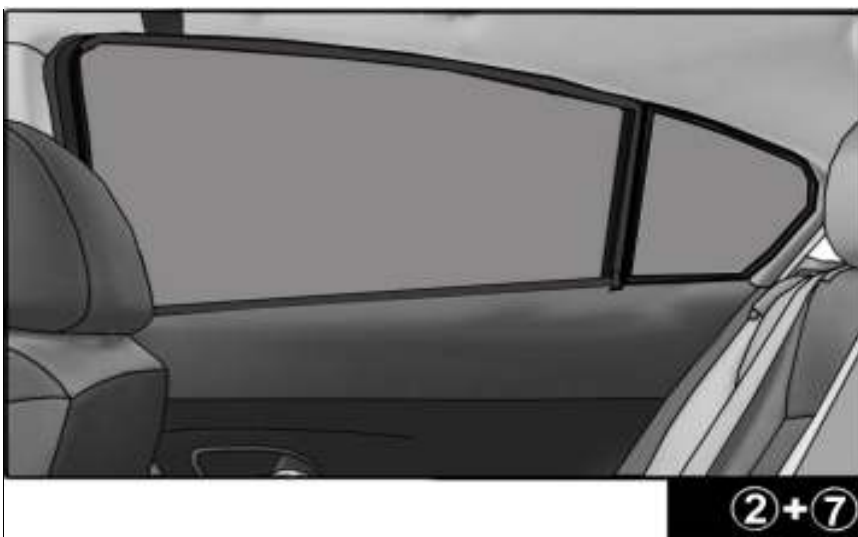

INSTALLATION INSTRUCTIONS

MERCEDES S CLASS 4 DOOR 2006-

MB-SCLS-4-B

COMPONENTS INCLUDED

FIXING CLIPS

2nd SIDE SHADE INSTALLATION

REAR SHADE INSTALLATION

REAR SHADE INSTALLATION