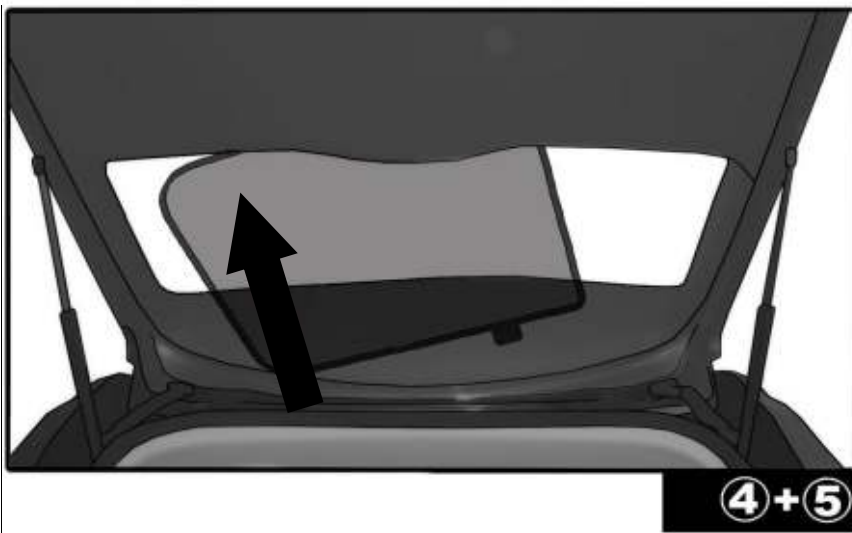

INSTALLATION INSTRUCTIONS

MERCEDES S CLASS 4 DOOR 2006-

MB-SCLS-4-B

COMPONENTS INCLUDED

FIXING CLIPS

2nd SIDE SHADE INSTALLATION

REAR SHADE INSTALLATION

REAR SHADE INSTALLATION