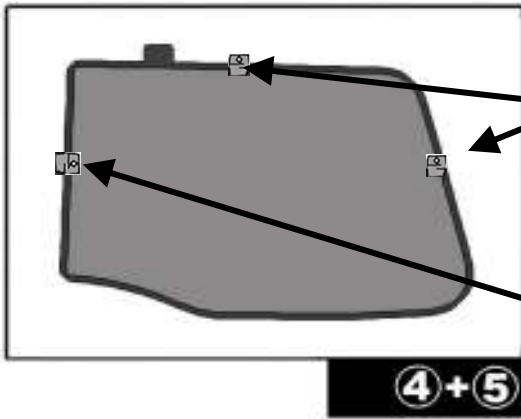

INSTALLATION INSTRUCTIONS

MERCEDES S CLASS 4 DOOR 2006-

MB-SCLS-4-B

COMPONENTS INCLUDED

FIXING CLIPS

2nd SIDE SHADE INSTALLATION

REAR SHADE INSTALLATION

REAR SHADE INSTALLATION

④+⑤