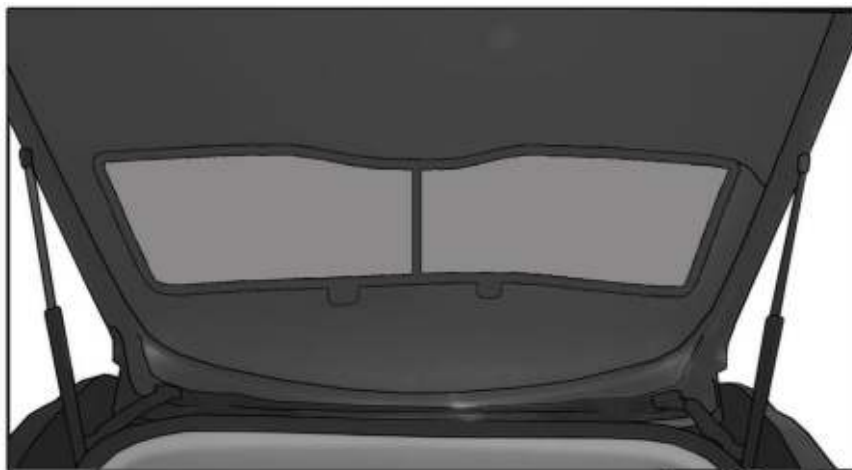

INSTALLATION INSTRUCTIONS

MERCEDES S CLASS 4 DOOR 2006-

MB-SCLS-4-B

COMPONENTS INCLUDED

FIXING CLIPS

2nd SIDE SHADE INSTALLATION

REAR SHADE INSTALLATION

REAR SHADE INSTALLATION