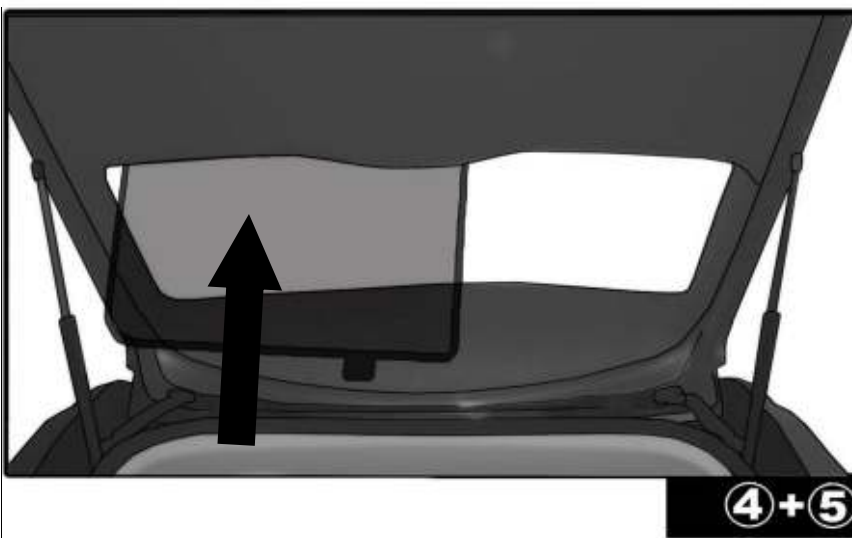

INSTALLATION INSTRUCTIONS

MERCEDES S CLASS 4 DOOR 2006-

MB-SCLS-4-B

COMPONENTS INCLUDED

FIXING CLIPS

2nd SIDE SHADE INSTALLATION

REAR SHADE INSTALLATION

REAR SHADE INSTALLATION