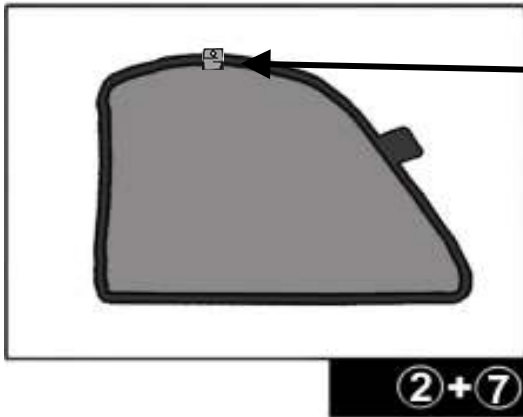

INSTALLATION INSTRUCTIONS

MERCEDES S CLASS 4 DOOR 2006-

MB-SCLS-4-B

COMPONENTS INCLUDED

FIXING CLIPS

2nd SIDE SHADE INSTALLATION

REAR SHADE INSTALLATION

REAR SHADE INSTALLATION