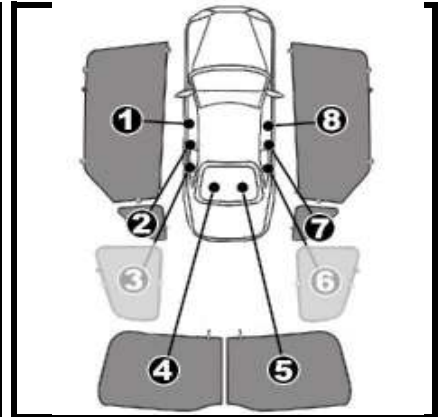

INSTALLATION INSTRUCTIONS

MERCEDES S CLASS 4 DOOR 2006-

MB-SCLS-4-B

COMPONENTS INCLUDED

FIXING CLIPS

2nd SIDE SHADE INSTALLATION

REAR SHADE INSTALLATION

REAR SHADE INSTALLATION