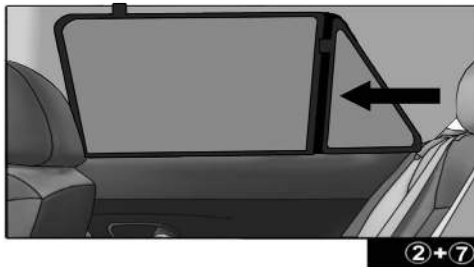

MB-MCLS-5-C

SIDE SHADE INSTALLATION

Installation

MERCEDES M CLASS 5DR

MB-MCLS-5-C

SIDE SHADE INSTALLATION

Installation

MERCEDES M CLASS 5DR