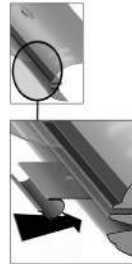

Installation Manual

MERCEDES M CLASS 5DR
MB-MCLS-5-C

COMPONENTS INCLUDED

FIXING CLIPS

CL-M02 x 12

CL-M12 x 2

Installation

MERCEDES M CLASS 5DR

MB-MCLS-5-C

SIDE SHADE INSTALLATION

Installation

MERCEDES M CLASS 5DR

MB-MCLS-5-C

SIDE SHADE INSTALLATION

Installation

MERCEDES M CLASS 5DR