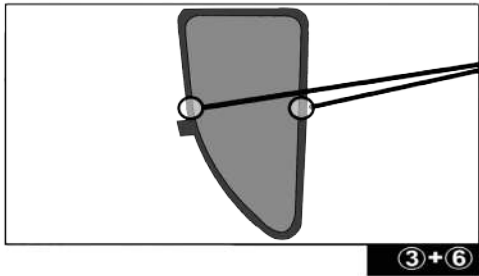

PORT SHADE INSTALLATION