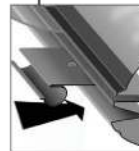

PORT SHADE INSTALLATION