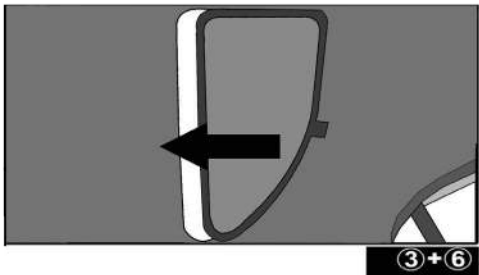

PORT SHADE INSTALLATION