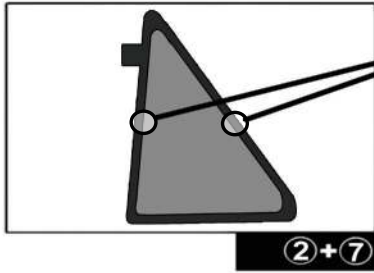

Installation Manual

MERCEDES M CLASS 5DR
MB-MCLS-5-C

COMPONENTS INCLUDED

FIXING CLIPS

CL-M02 x 12

CL-M12 x 2

Installation

MERCEDES M CLASS 5DR

MB-MCLS-5-C

SIDE SHADE INSTALLATION

Installation

MERCEDES M CLASS 5DR

MB-MCLS-5-C

SIDE SHADE INSTALLATION

Installation

MERCEDES M CLASS 5DR