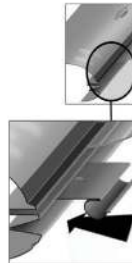

Installation Manual

MERCEDES M CLASS 5DR
MB-MCLS-5-C

COMPONENTS INCLUDED

FIXING CLIPS

CL-M02 x 12

CL-M12 x 2

Installation

MERCEDES M CLASS 5DR

MB-MCLS-5-C

SIDE SHADE INSTALLATION

Installation

MERCEDES M CLASS 5DR

MB-MCLS-5-C

SIDE SHADE INSTALLATION

Installation

MERCEDES M CLASS 5DR