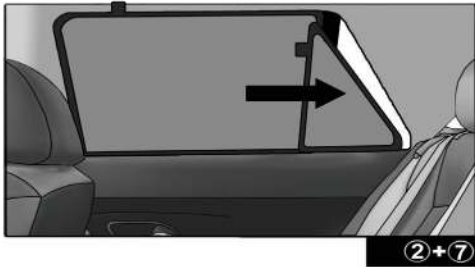

MB-MCLS-5-C

SIDE SHADE INSTALLATION

Installation

MERCEDES M CLASS 5DR

MB-MCLS-5-C

SIDE SHADE INSTALLATION

Installation

MERCEDES M CLASS 5DR