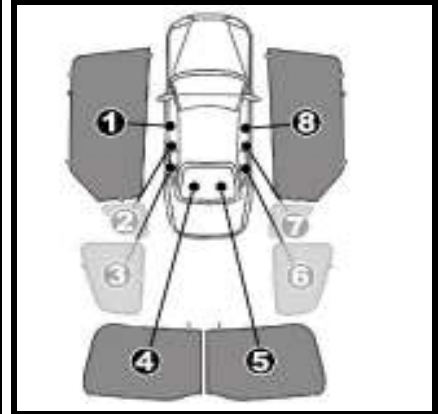

INSTALLATION INSTRUCTIONS

MERCEDES GLA 2014-

MB-GLA-5-A

COMPONENTS INCLUDED

SHADES

FIXING CLIPS

CL-M05 x4

CL-M12 x2

CL-P14 x1

SIDE SHADE INSTALLATION

REAR SHADE INSTALLATION

Please repeat the above steps on the opposite side of the rears to

REAR SHADE INSTALLATION