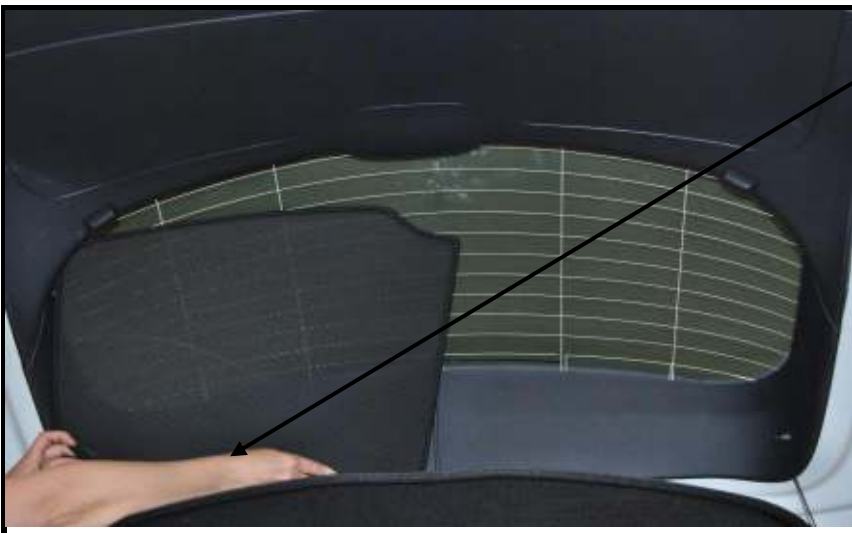

INSTALLATION INSTRUCTIONS

MERCEDES GLA 2014-

MB-GLA-5-A

COMPONENTS INCLUDED

SHADES

FIXING CLIPS

CL-M05 x4

CL-M12 x2

CL-P14 x1

SIDE SHADE INSTALLATION

REAR SHADE INSTALLATION

Please repeat the above steps on the opposite side of the rears to

REAR SHADE INSTALLATION