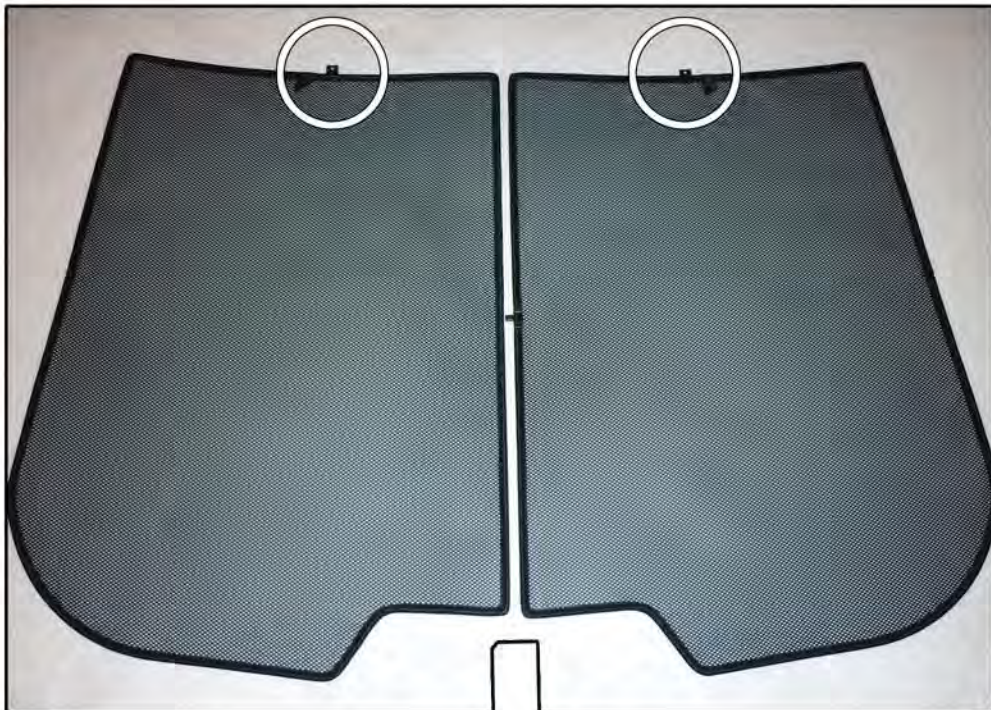

TAILGATE SHADE INSTALLATION