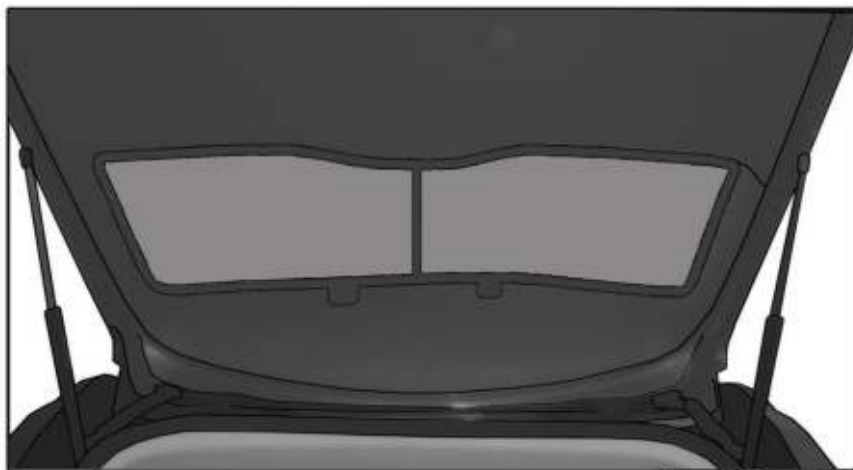

REAR SHADE INSTALLATION

④+⑤