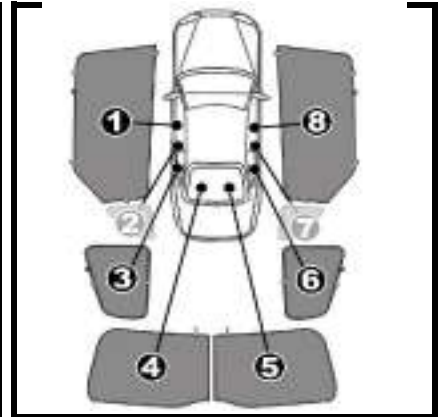

INSTALLATION INSTRUCTIONS

MERCEDES B CLASS 2012-

MB-BCLS-5-B

COMPONENTS INCLUDED

SHADES

FIXING CLIPS

SIDE SHADE INSTALLATION

QUARTER LIGHT SHADE INSTALLATION