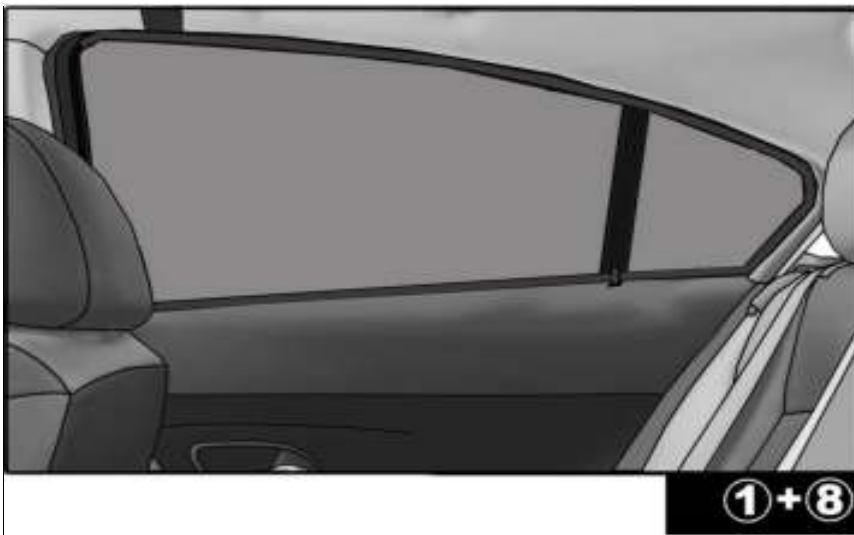

INSTALLATION INSTRUCTIONS

MERCEDES B CLASS 2012-

MB-BCLS-5-B

COMPONENTS INCLUDED

SHADES

FIXING CLIPS

SIDE SHADE INSTALLATION

QUARTER LIGHT SHADE INSTALLATION