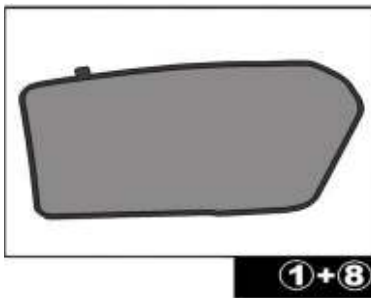

INSTALLATION INSTRUCTIONS

MERCEDES B CLASS 2012-

MB-BCLS-5-B

COMPONENTS INCLUDED

SHADES

FIXING CLIPS

SIDE SHADE INSTALLATION

QUARTER LIGHT SHADE INSTALLATION