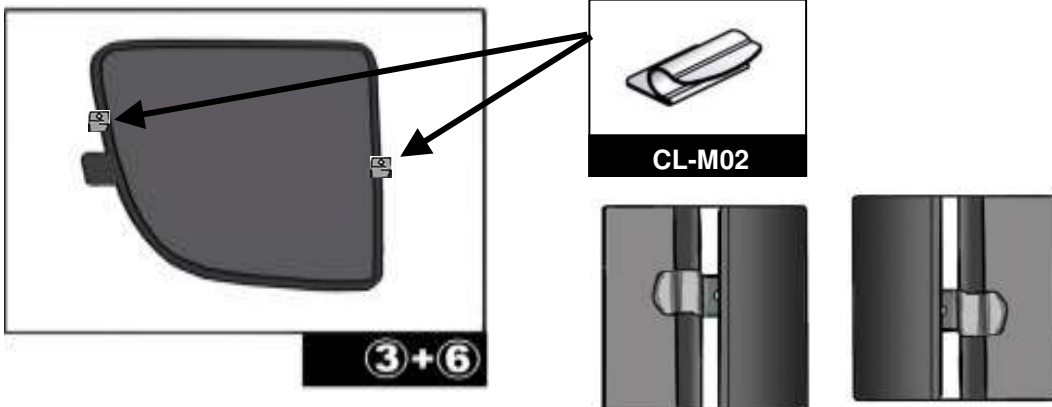

INSTALLATION INSTRUCTIONS

MERCEDES B CLASS 2012-

MB-BCLS-5-B

COMPONENTS INCLUDED

SHADES

FIXING CLIPS

SIDE SHADE INSTALLATION

QUARTER LIGHT SHADE INSTALLATION