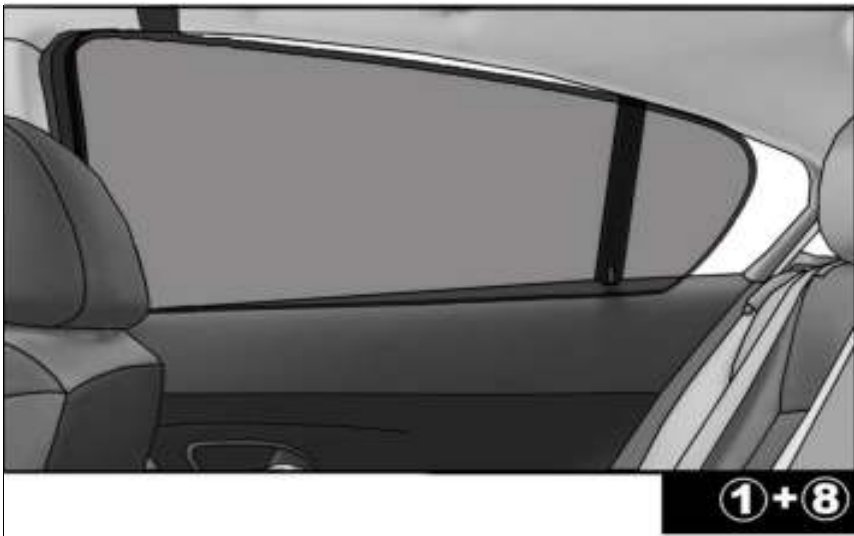

INSTALLATION INSTRUCTIONS

MERCEDES B CLASS 2012-

MB-BCLS-5-B

COMPONENTS INCLUDED

SHADES

FIXING CLIPS

SIDE SHADE INSTALLATION

QUARTER LIGHT SHADE INSTALLATION