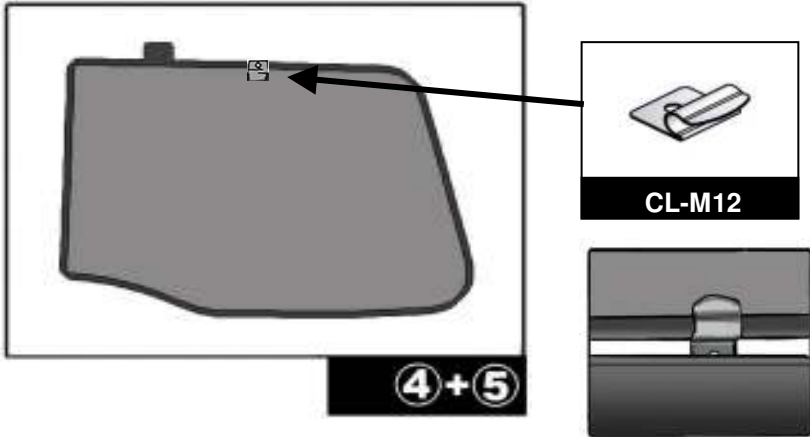

REAR SHADE INSTALLATION