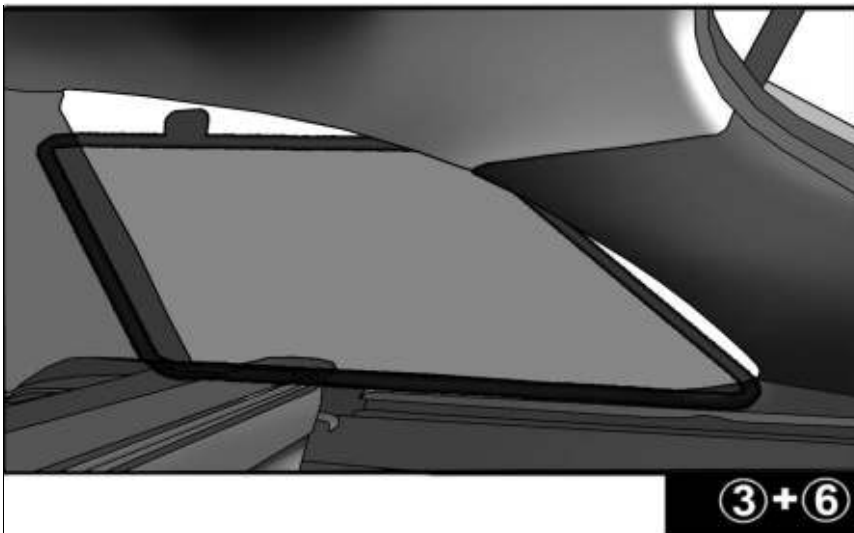

INSTALLATION INSTRUCTIONS

MERCEDES B CLASS 2012-

MB-BCLS-5-B

COMPONENTS INCLUDED

SHADES

FIXING CLIPS

SIDE SHADE INSTALLATION

QUARTER LIGHT SHADE INSTALLATION