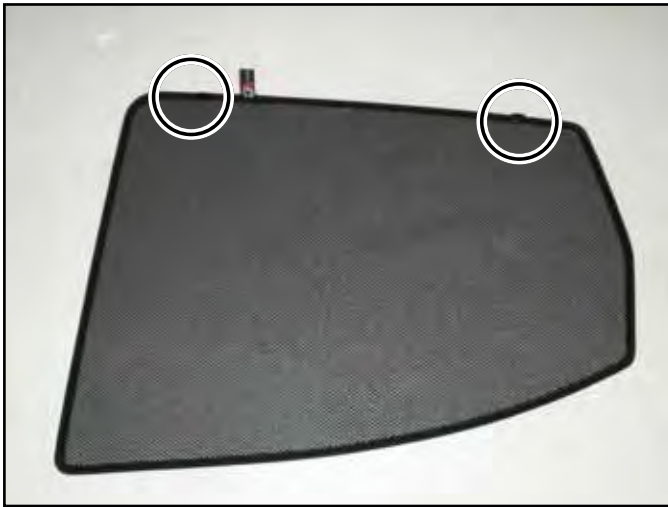

INSTALLATION INSTRUCTIONS

Mercedes A-Class

MB-ALWB-5-A

COMPONENTS

SHADES

FIXING CLIPS

SIDE SHADE INSTALLATION

X2