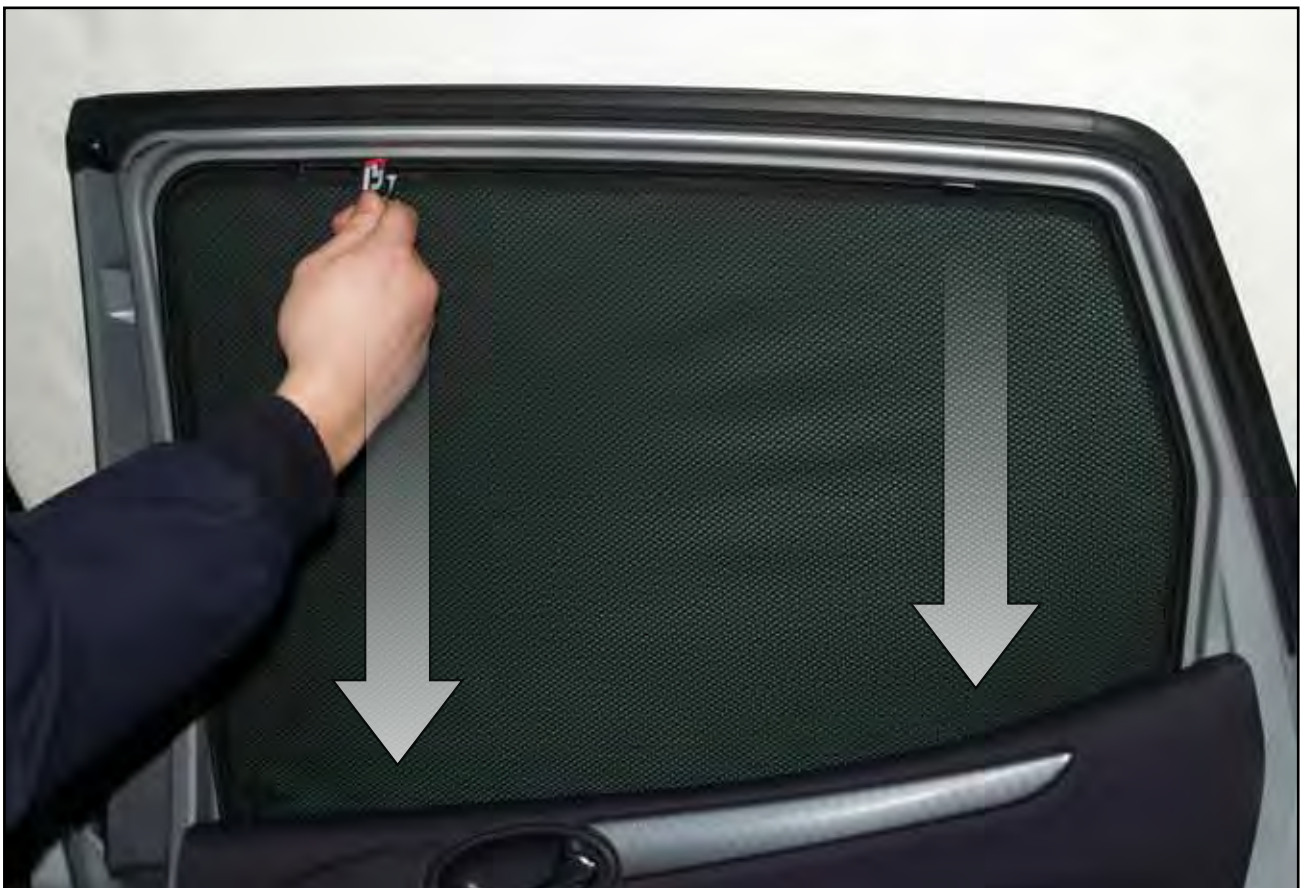

INSTALLATION INSTRUCTIONS

Mercedes A-Class

MB-ALWB-5-A

COMPONENTS

SHADES

FIXING CLIPS

SIDE SHADE INSTALLATION

X2