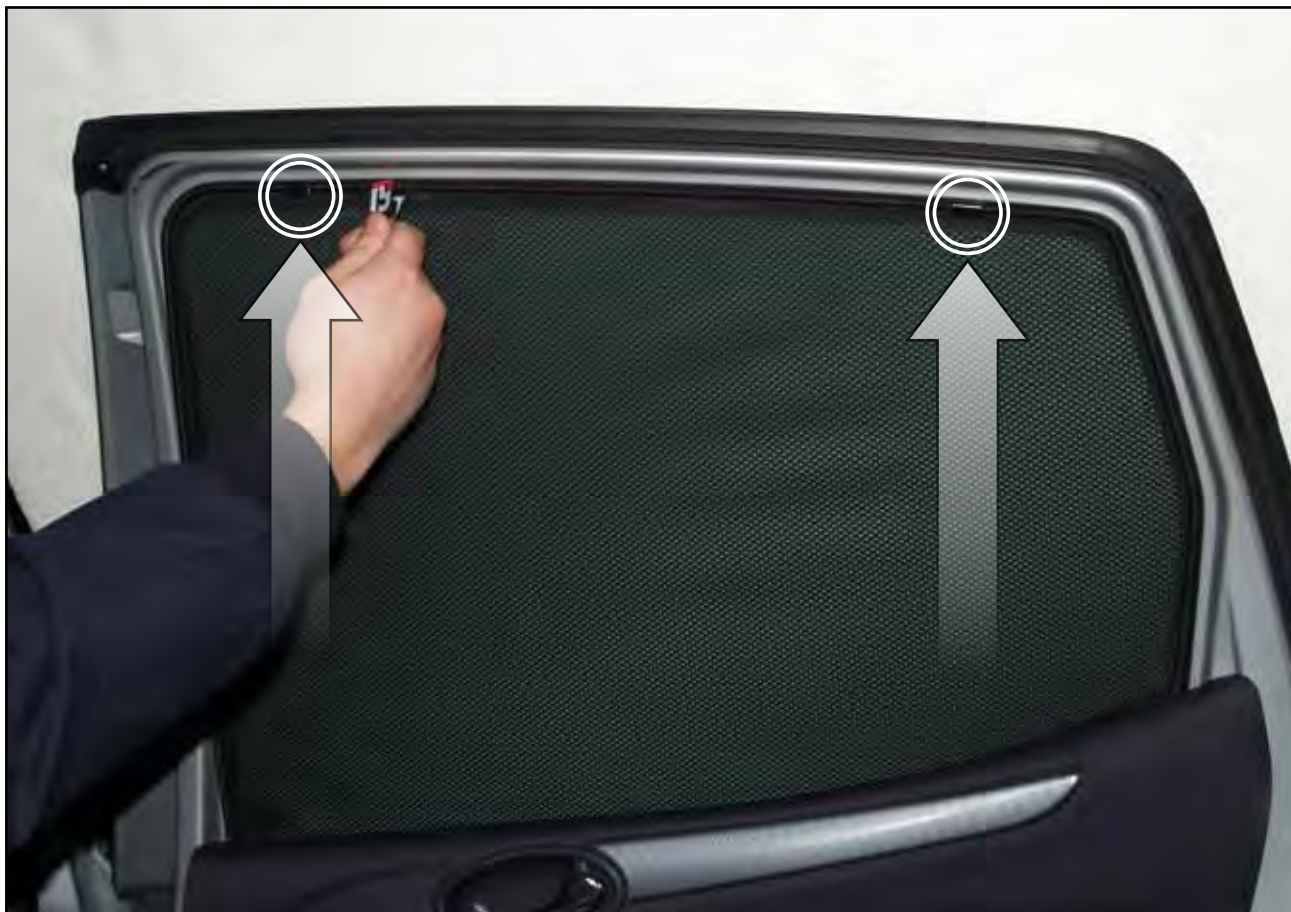

SIDE SHADE INSTALLATION