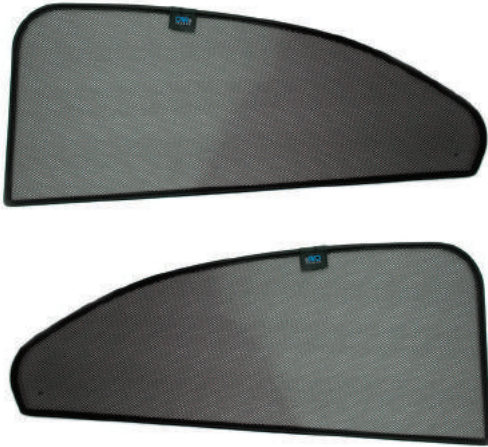

Installation Manual

MERCEDES A CLASS 5DR
MB-ACLS-5-C-18

Shades

Side Shades

Fixing Clips

CL-M05 x 6

CL-T01 x 1

Installation

MERCEDES A CLASS 5DR
MB-ACLS-5-C-18

Components Needed

Side Shades

CL-M05 x 6

CL-T01 x 1

Side Shade Installation

STEP 1

STEP 2