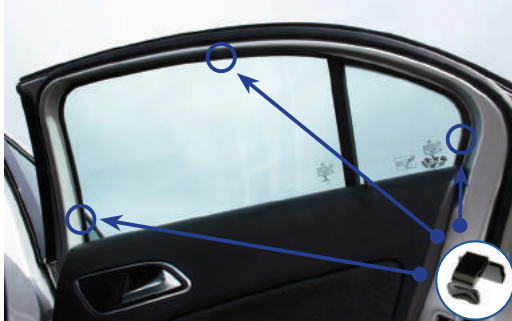

MERCEDES A CLASS 5DR
MB-ACLS-5-C-18

Components Needed

Side Shades

CL-M05 x 6

CL-T01 x 1

Side Shade Installation

STEP 1

STEP 2