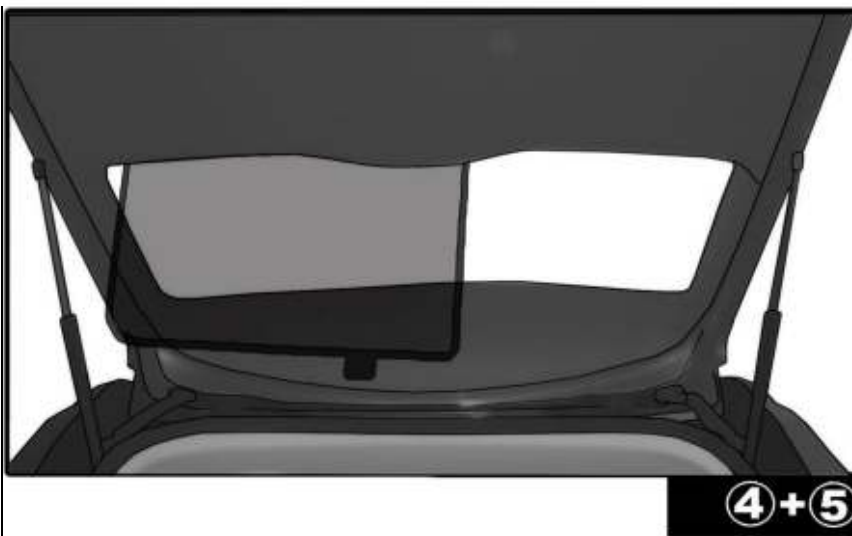

INSTALLATION INSTRUCTIONS

MERCEDES A CLASS 5 DOOR 2013

MB-ACLS-5-C

COMPONENTS INCLUDED

SHADES

FIXING CLIPS

SIDE SHADE INSTALLATION

REAR SHADE INSTALLATION