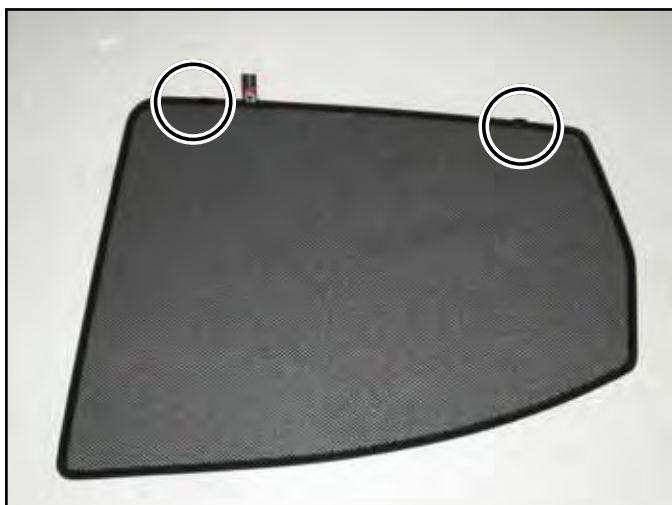

INSTALLATION INSTRUCTIONS

Mercedes A-Class

MB-ACLS-5-A

COMPONENTS

SHADES

FIXING CLIPS

SIDE SHADE INSTALLATION

X2