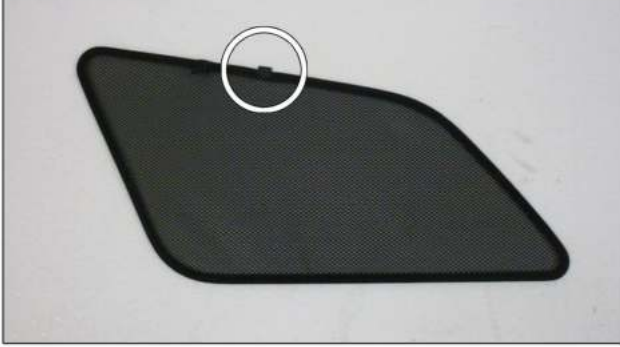

MAZDA CX7 5DR

MAZ-CX7-5-A

SIDE SHADE INSTALLATION

X2

Installation

MAZDA CX7 5DR

MAZ-CX7-5-A

PORT SHADE INSTALLATION