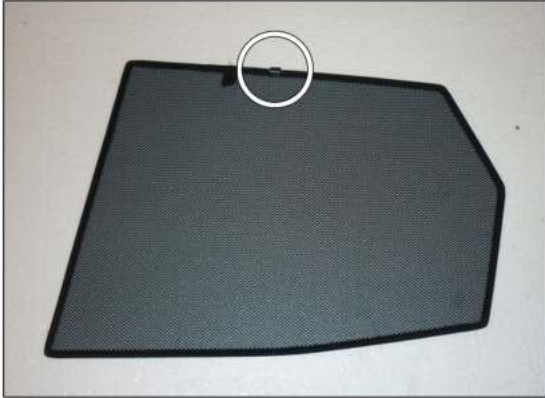

Installation Manual

MAZDA CX7 5DR
MAZ-CX7-5-A

COMPONENTS INCLUDED

SIDE WINDOWS X2

PORT WINDOW X2

TAILGATE WINDOW X2

CL-M02 x 6

Installation

MAZDA CX7 5DR

MAZ-CX7-5-A

SIDE SHADE INSTALLATION

Installation

MAZDA CX7 5DR

MAZ-CX7-5-A

SIDE SHADE INSTALLATION

Installation