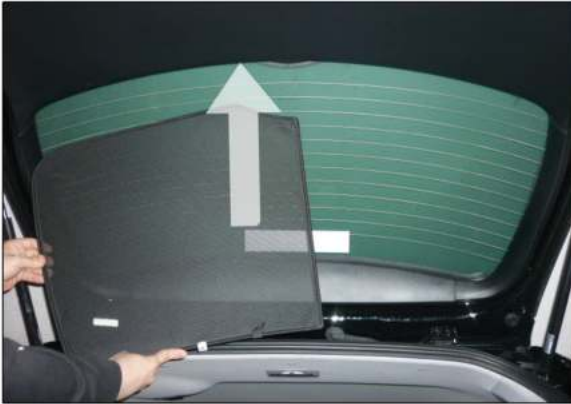

Installation

MAZDA CX7 5DR

MAZ-CX7-5-A

PORT SHADE INSTALLATION

Installation

MAZDA CX7 5DR

MAZ-CX7-5-A

TAILGATE SHADE INSTALLATION