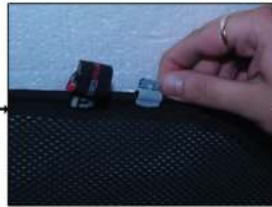

SIDE SHADE INSTALLATION