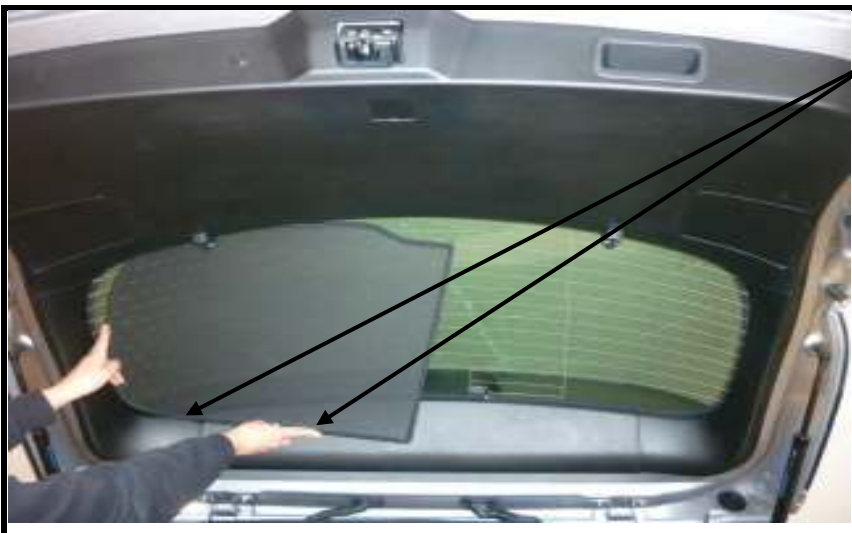

INSTALLATION INSTRUCTIONS

MAZDA CX5 5 DOOR

MAZ-CX5-5-A

COMPONENTS INCLUDED

SHADES

FIXING CLIPS

SIDE SHADE INSTALLATION

QUARTER LIGHT SHADE INSTALLATION

REAR SHADE INSTALLATION

Repeat on the opposite tailgate shade.

REAR SHADE INSTALLATION