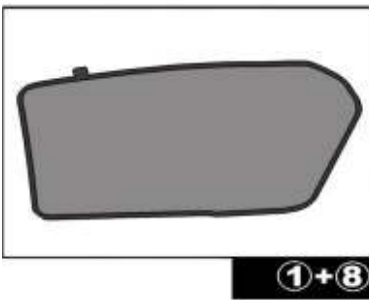

INSTALLATION INSTRUCTIONS

MAZDA CX5 5 DOOR

MAZ-CX5-5-A

COMPONENTS INCLUDED

SHADES

FIXING CLIPS

SIDE SHADE INSTALLATION

QUARTER LIGHT SHADE INSTALLATION