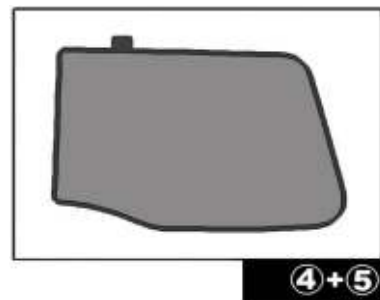

INSTALLATION INSTRUCTIONS

MAZDA CX5 5 DOOR

MAZ-CX5-5-A

COMPONENTS INCLUDED

SHADES

FIXING CLIPS

SIDE SHADE INSTALLATION

QUARTER LIGHT SHADE INSTALLATION