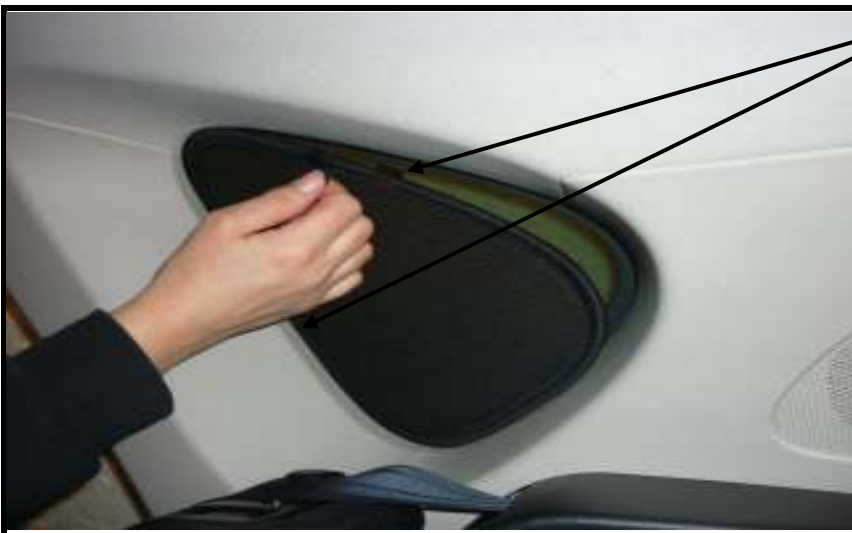

INSTALLATION INSTRUCTIONS

MAZDA CX5 5 DOOR

MAZ-CX5-5-A

COMPONENTS INCLUDED

SHADES

FIXING CLIPS

SIDE SHADE INSTALLATION

QUARTER LIGHT SHADE INSTALLATION

REAR SHADE INSTALLATION

Repeat on the opposite tailgate shade.

REAR SHADE INSTALLATION