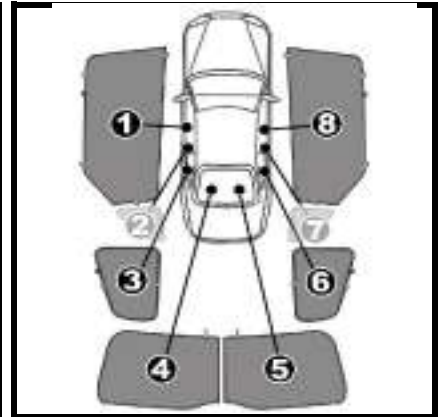

INSTALLATION INSTRUCTIONS

MAZDA CX5 5 DOOR

MAZ-CX5-5-A

COMPONENTS INCLUDED

SHADES

FIXING CLIPS

SIDE SHADE INSTALLATION

QUARTER LIGHT SHADE INSTALLATION

REAR SHADE INSTALLATION

Repeat on the opposite tailgate shade.

REAR SHADE INSTALLATION