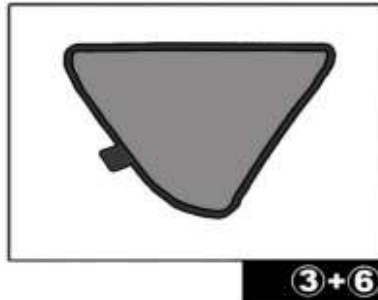

INSTALLATION INSTRUCTIONS

MAZDA CX5 5 DOOR

MAZ-CX5-5-A

COMPONENTS INCLUDED

SHADES

FIXING CLIPS

SIDE SHADE INSTALLATION

QUARTER LIGHT SHADE INSTALLATION

REAR SHADE INSTALLATION

Repeat on the opposite tailgate shade.

REAR SHADE INSTALLATION