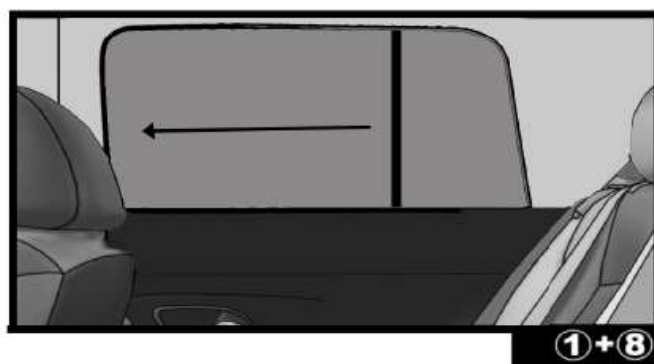

SIDE SHADE INSTALLATION