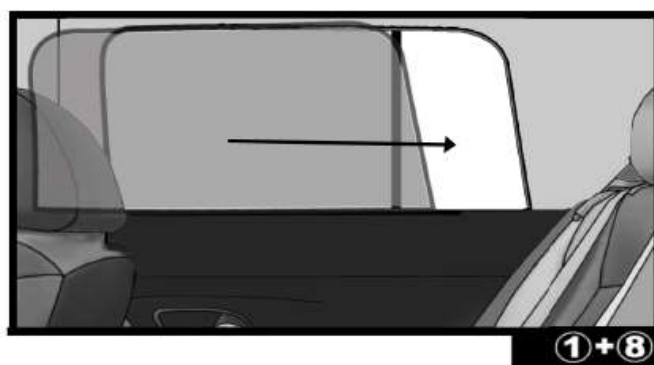

SIDE SHADE INSTALLATION