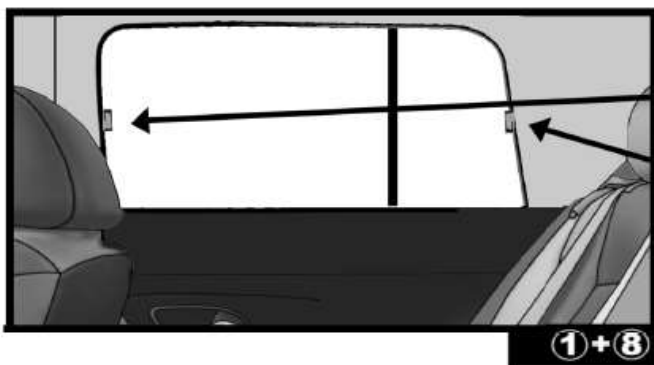

INSTALLATION INSTRUCTIONS

MAZDA 6 ESTATE 2013

MAZ-64-E-C

COMPONENTS INCLUDED

SHADES

FIXING CLIPS

SIDE SHADE INSTALLATION

CL-M05