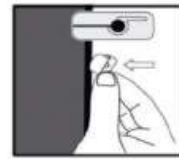

QUARTER LIGHT SHADE INSTALLATION

CL-M02

3+6

3+6

3+6