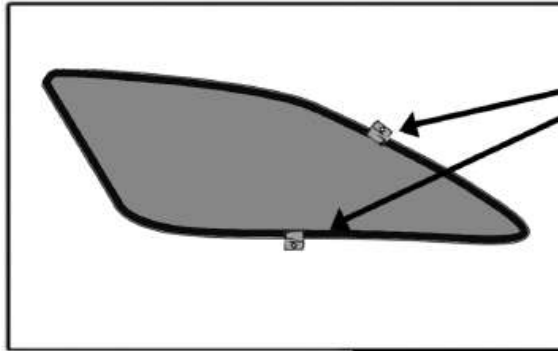

QUARTER LIGHT SHADE INSTALLATION