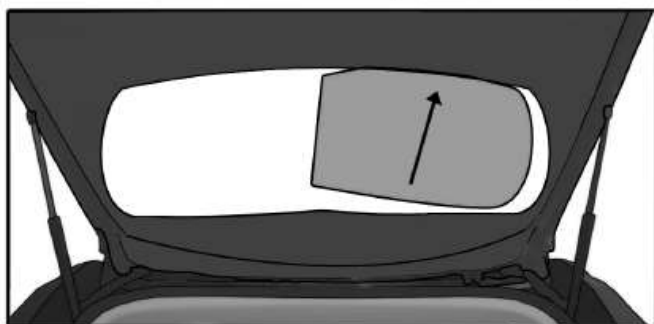

REAR SHADE INSTALLATION

④+⑤

CL-M02

④+⑤

④+⑤

④+⑤