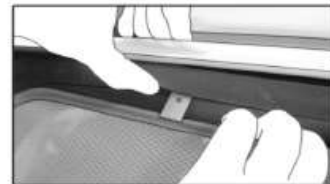

CL-P02

QUARTER LIGHT SHADE INSTALLATION

CL-M02

3+6

3+6

3+6

REAR SHADE INSTALLATION

④+⑤