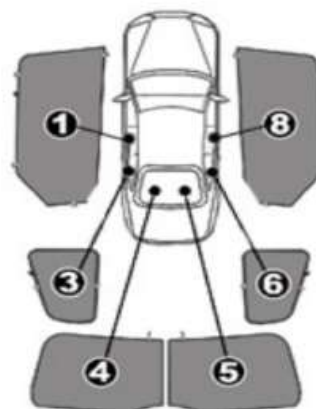

INSTALLATION INSTRUCTIONS

MAZDA 6 ESTATE 2013

MAZ-64-E-C

COMPONENTS INCLUDED

SHADES

FIXING CLIPS

SIDE SHADE INSTALLATION

CL-M05