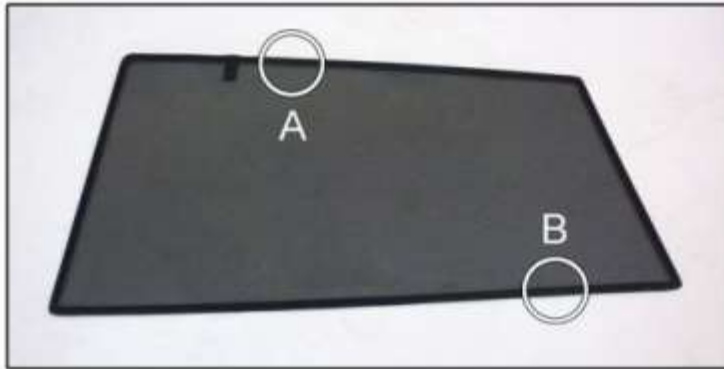

INSTALLATION INSTRUCTIONS

Mazda 6 Estate

MAZ-6-E-B

COMPONENTS INCLUDED

SHADES

FIXING CLIPS

SIDE SHADE INSTALLATION

SIDE SHADE INSTALLATION