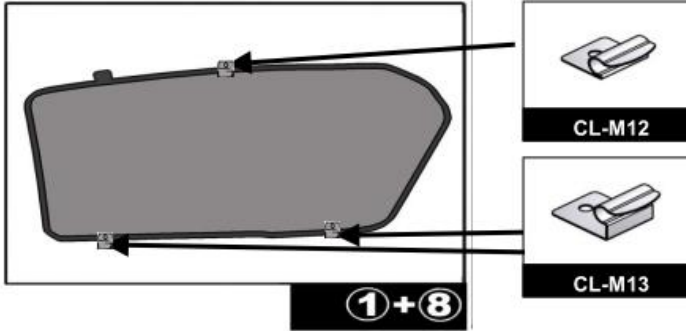

INSTALLATION INSTRUCTIONS

LANDROVER EVOQUE 5 DOOR

LRO-EV-5-A

COMPONENTS INCLUDED

SHADES

FIXING CLIPS

SIDE SHADE INSTALLATION

QUARTER LIGHT SHADE INSTALLATION