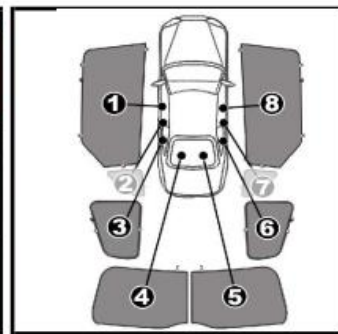

INSTALLATION INSTRUCTIONS

LANDROVER EVOQUE 5 DOOR

LRO-EV-5-A

COMPONENTS INCLUDED

SHADES

FIXING CLIPS

SIDE SHADE INSTALLATION

QUARTER LIGHT SHADE INSTALLATION