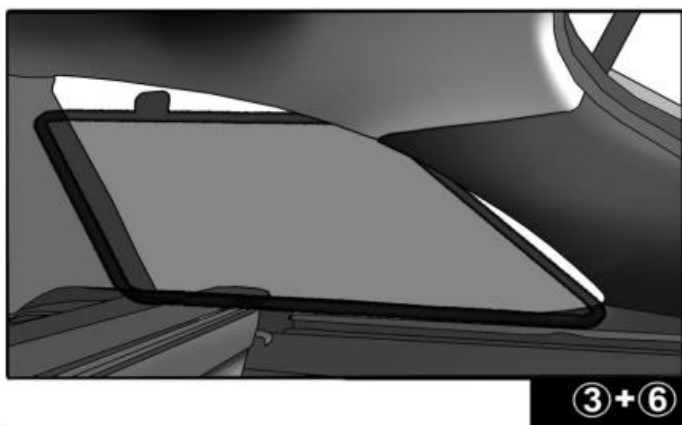

INSTALLATION INSTRUCTIONS

LANDROVER EVOQUE 5 DOOR

LRO-EV-5-A

COMPONENTS INCLUDED

SHADES

FIXING CLIPS

SIDE SHADE INSTALLATION

QUARTER LIGHT SHADE INSTALLATION