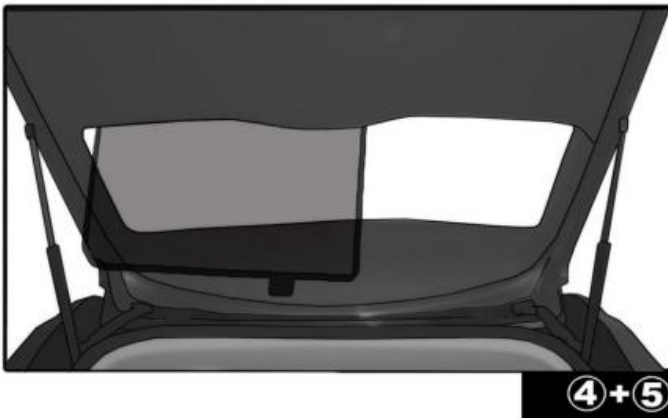

REAR SHADE INSTALLATION