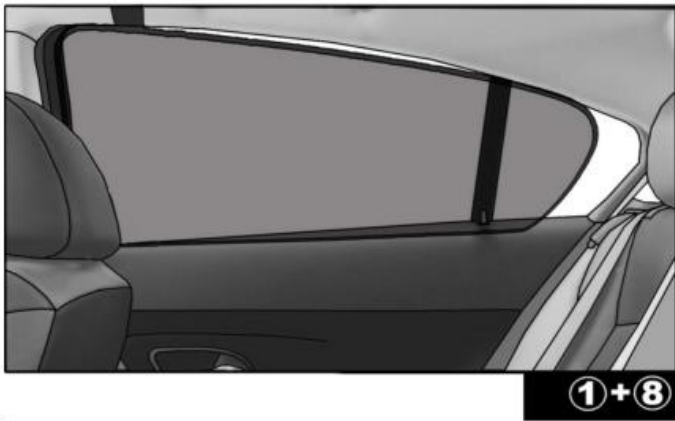

INSTALLATION INSTRUCTIONS

LANDROVER EVOQUE 5 DOOR

LRO-EV-5-A

COMPONENTS INCLUDED

SHADES

FIXING CLIPS

SIDE SHADE INSTALLATION

QUARTER LIGHT SHADE INSTALLATION