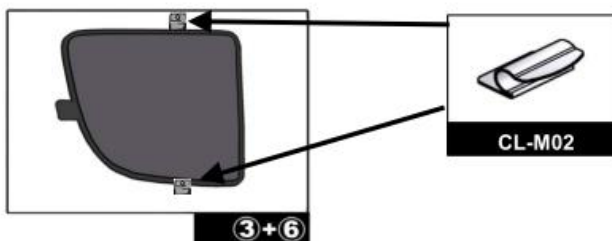

INSTALLATION INSTRUCTIONS

LANDROVER EVOQUE 5 DOOR

LRO-EV-5-A

COMPONENTS INCLUDED

SHADES

FIXING CLIPS

SIDE SHADE INSTALLATION

QUARTER LIGHT SHADE INSTALLATION