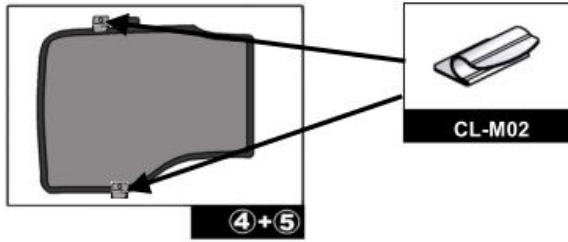

REAR SHADE INSTALLATION