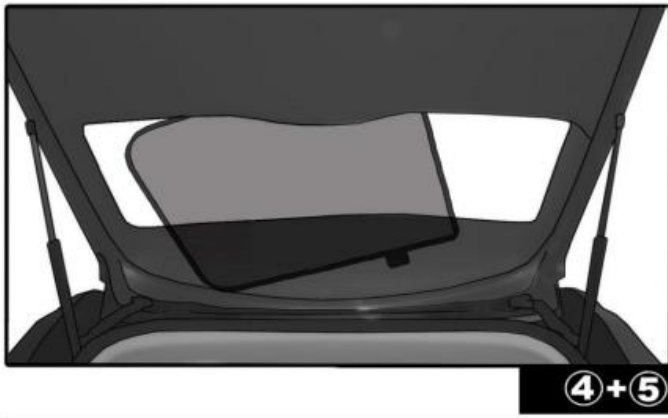

REAR SHADE INSTALLATION