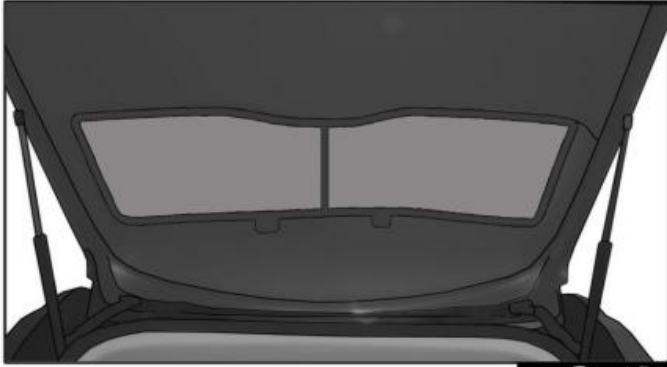

REAR SHADE INSTALLATION

4 + 5