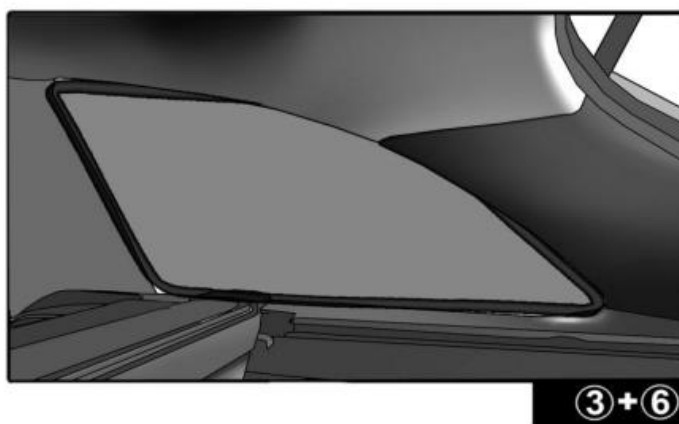

INSTALLATION INSTRUCTIONS

LANDROVER EVOQUE 5 DOOR

LRO-EV-5-A

COMPONENTS INCLUDED

SHADES

FIXING CLIPS

SIDE SHADE INSTALLATION

QUARTER LIGHT SHADE INSTALLATION