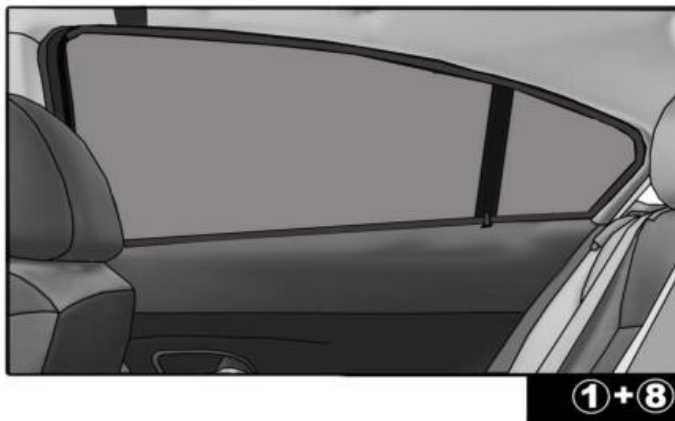

INSTALLATION INSTRUCTIONS

LANDROVER EVOQUE 5 DOOR

LRO-EV-5-A

COMPONENTS INCLUDED

SHADES

FIXING CLIPS

SIDE SHADE INSTALLATION

QUARTER LIGHT SHADE INSTALLATION