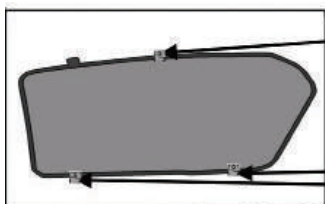

Installation Manual

LAND ROVER EVOQUE 5DR
LRO-EV-5-A-18

COMPONENTS INCLUDED

① + ⑧

FIXING CLIPS

CL-M13 x 4

CL-M12 x 2

SIDE SHADE INSTALLATION

① + ⑧

CL-M12

CL-M13

① + ⑧

① + ⑧