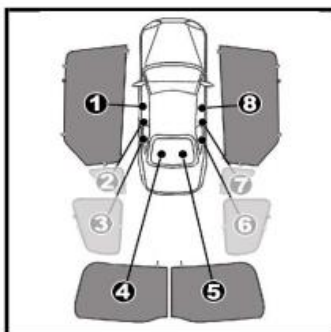

INSTALLATION INSTRUCTIONS

LANDROVER EVOUGE 3 DOOR

LRO-EVO-3-A

COMPONENTS INCLUDED

SHADES

FIXING CLIPS

SIDE SHADE INSTALLATION

REAR SHADE INSTALLATION