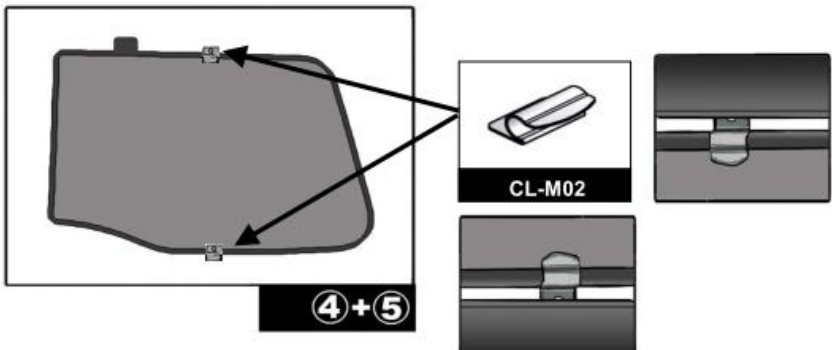

INSTALLATION INSTRUCTIONS

LANDROVER EVOUGE 3 DOOR

LRO-EVO-3-A

COMPONENTS INCLUDED

SHADES

FIXING CLIPS

SIDE SHADE INSTALLATION

REAR SHADE INSTALLATION