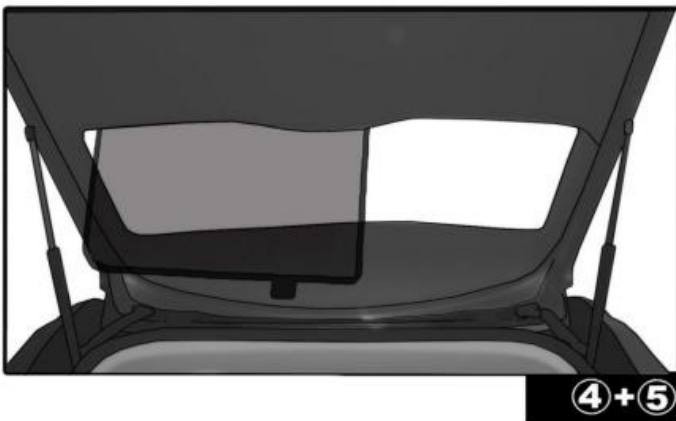

INSTALLATION INSTRUCTIONS

LANDROVER EVOUGE 3 DOOR

LRO-EVO-3-A

COMPONENTS INCLUDED

SHADES

FIXING CLIPS

SIDE SHADE INSTALLATION

REAR SHADE INSTALLATION