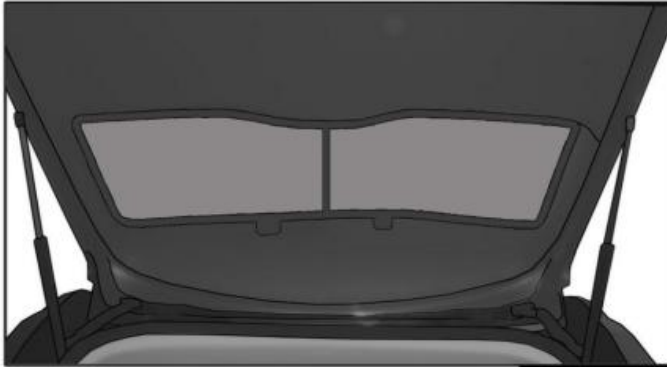

REAR SHADE INSTALLATION

4+5