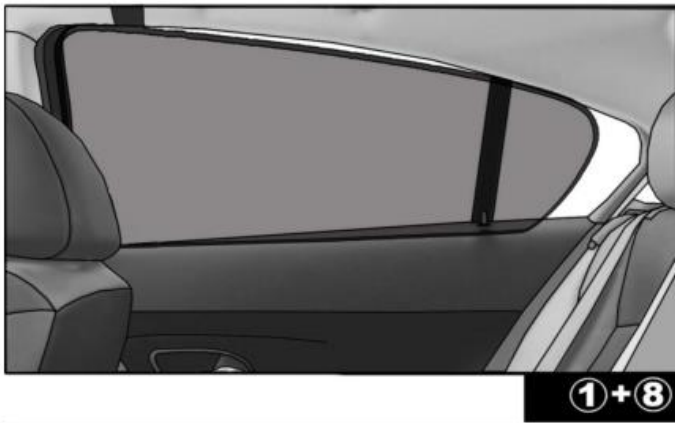

INSTALLATION INSTRUCTIONS

LANDROVER EVOUGE 3 DOOR

LRO-EVO-3-A

COMPONENTS INCLUDED

SHADES

FIXING CLIPS

SIDE SHADE INSTALLATION

REAR SHADE INSTALLATION