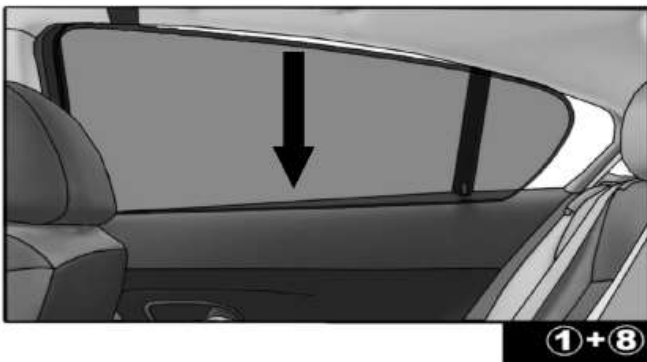

LEXUS IS 300H

LEX-IS-4-C

COMPONENTS INCLUDED

SHADES

CLIPS

SIDE SHADE INSTALLATION

REAR SHADE INSTALLATION