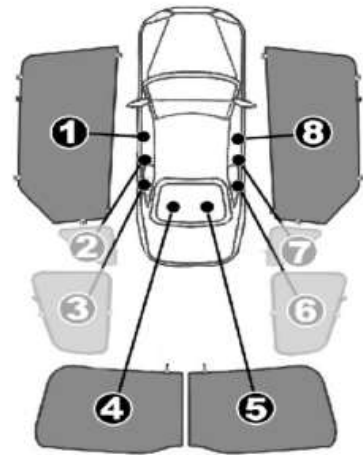

LEXUS IS 300H

LEX-IS-4-C

COMPONENTS INCLUDED

SHADES

CLIPS

SIDE SHADE INSTALLATION

REAR SHADE INSTALLATION