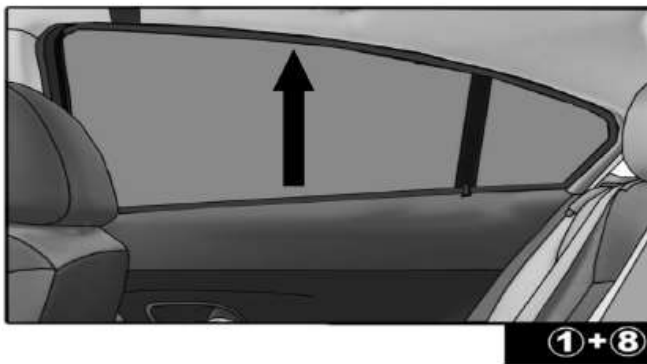

LEXUS IS 300H

LEX-IS-4-C

COMPONENTS INCLUDED

SHADES

CLIPS

SIDE SHADE INSTALLATION

REAR SHADE INSTALLATION