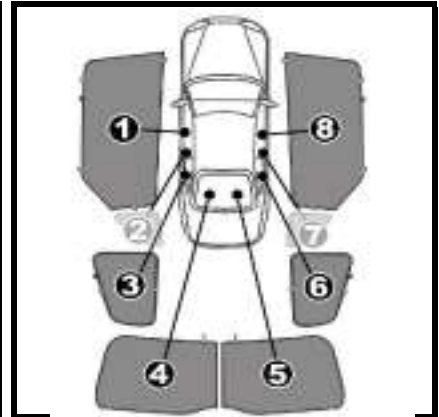

INSTALLATION INSTRUCTIONS

LEXUS CT 5 DOOR 2012-

LEX-CT-5-A

COMPONENTS INCLUDED

SHADES

FIXING CLIPS

SIDE SHADE INSTALLATION

QUARTER LIGHT SHADE INSTALLATION