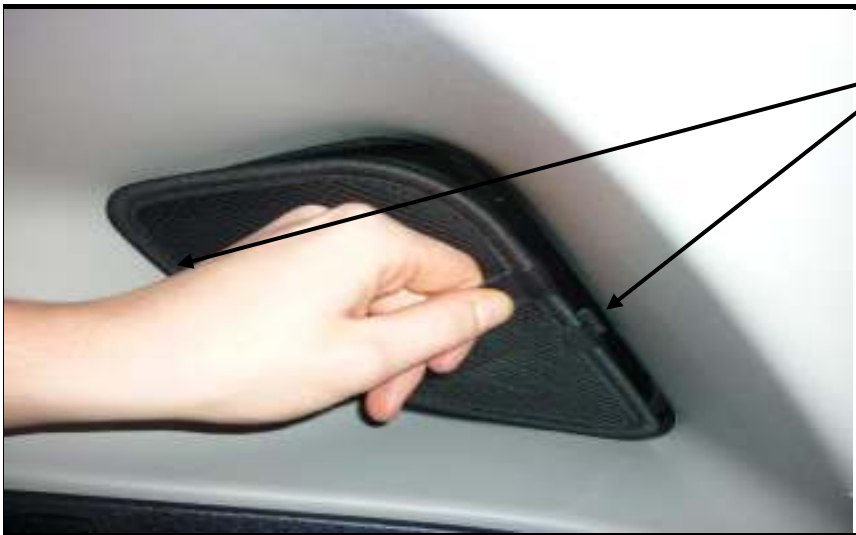

INSTALLATION INSTRUCTIONS

LEXUS CT 5 DOOR 2012-

LEX-CT-5-A

COMPONENTS INCLUDED

SHADES

FIXING CLIPS

SIDE SHADE INSTALLATION

QUARTER LIGHT SHADE INSTALLATION