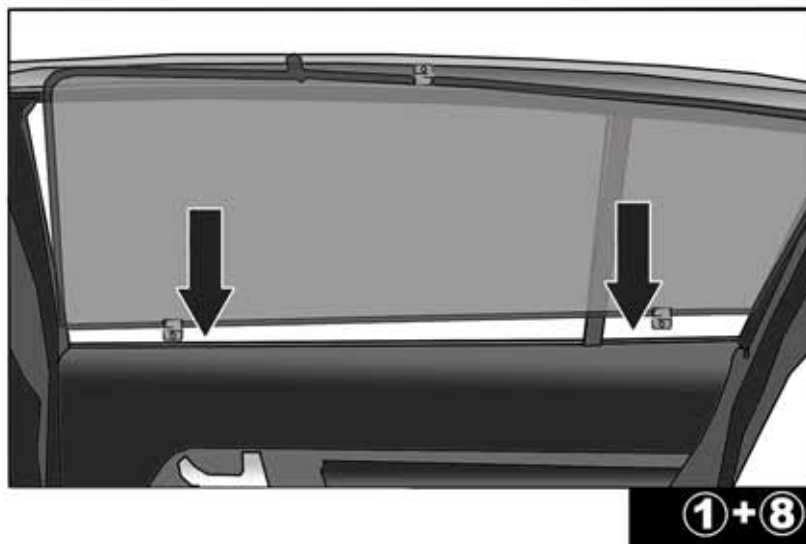

INSTALLATION INSTRUCTIONS

KIA SPORTAGE 2011

KIA-SPOR-5-C

COMPONENTS INCLUDED

SHADES

FIXING CLIPS

SIDE SHADE INSTALLATION

REAR SHADE INSTALLATION