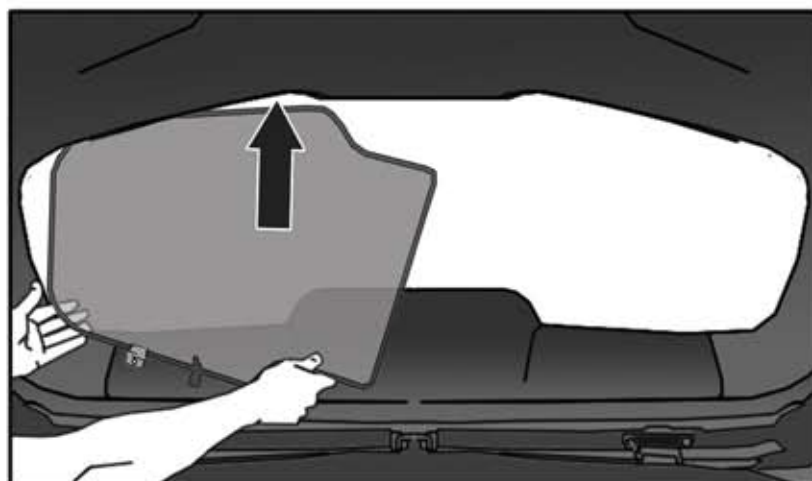

REAR SHADE INSTALLATION

④+⑤

CL-M02

④+⑤

④+⑤