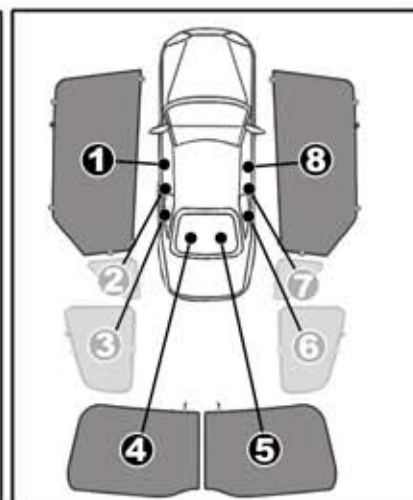

INSTALLATION INSTRUCTIONS

KIA SPORTAGE 2011

KIA-SPOR-5-C

COMPONENTS INCLUDED

SHADES

FIXING CLIPS

SIDE SHADE INSTALLATION

REAR SHADE INSTALLATION