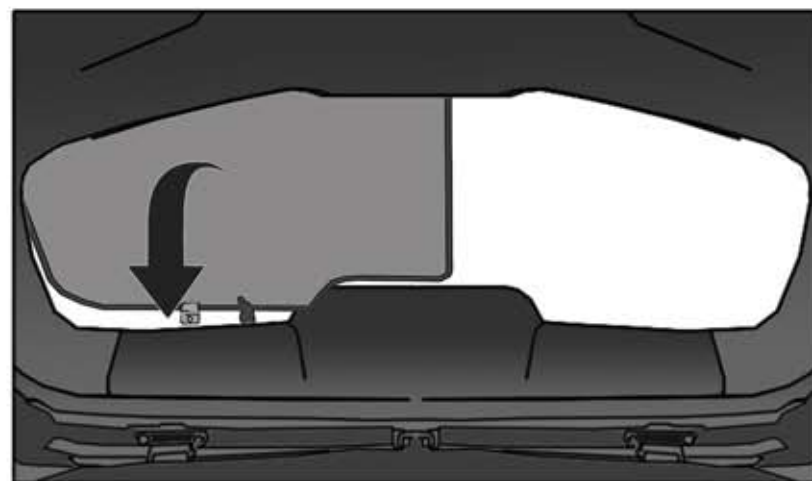

REAR SHADE INSTALLATION

④+⑤

CL-M02

④+⑤

④+⑤