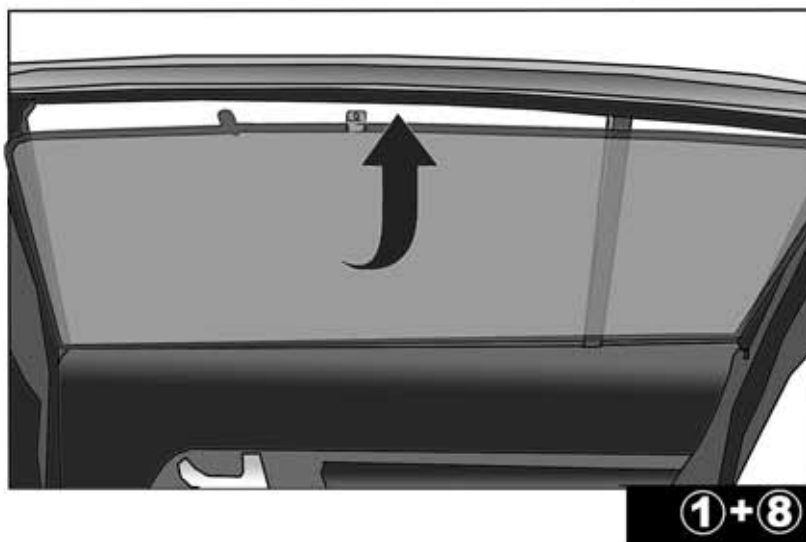

INSTALLATION INSTRUCTIONS

KIA SPORTAGE 2011

KIA-SPOR-5-C

COMPONENTS INCLUDED

SHADES

FIXING CLIPS

SIDE SHADE INSTALLATION

REAR SHADE INSTALLATION