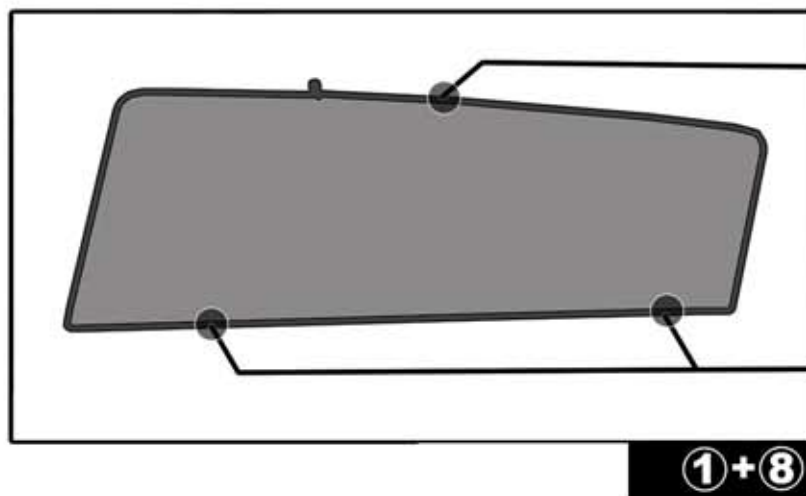

INSTALLATION INSTRUCTIONS

KIA SPORTAGE 2011

KIA-SPOR-5-C

COMPONENTS INCLUDED

SHADES

FIXING CLIPS

SIDE SHADE INSTALLATION

REAR SHADE INSTALLATION