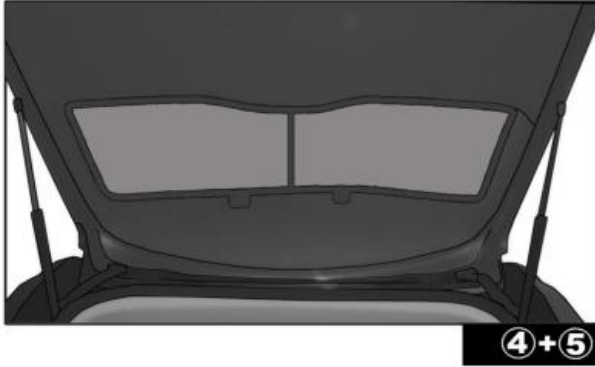

REAR SHADE INSTALLATION

4+5