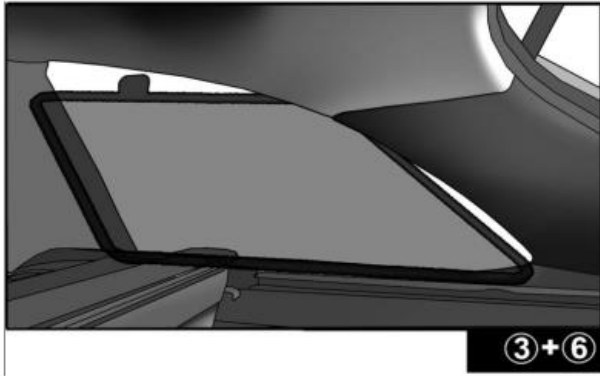

#### FIXING CLIPS

CL-M02 x12

SIDE SHADE INSTALLATION

①+⑧

①+⑧

①+⑧

QUARTER LIGHT SHADE INSTALLATION

REAR SHADE INSTALLATION