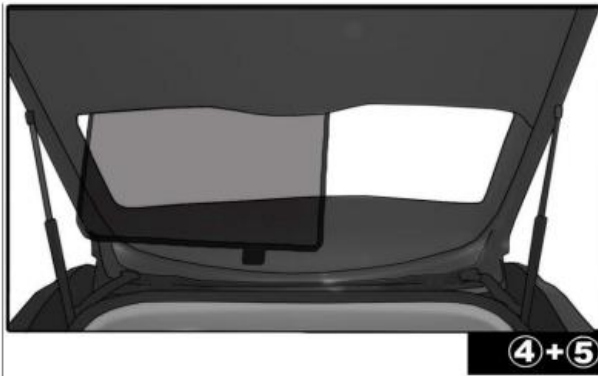

#### FIXING CLIPS

CL-M02 x12

SIDE SHADE INSTALLATION

①+⑧

①+⑧

①+⑧

QUARTER LIGHT SHADE INSTALLATION

REAR SHADE INSTALLATION