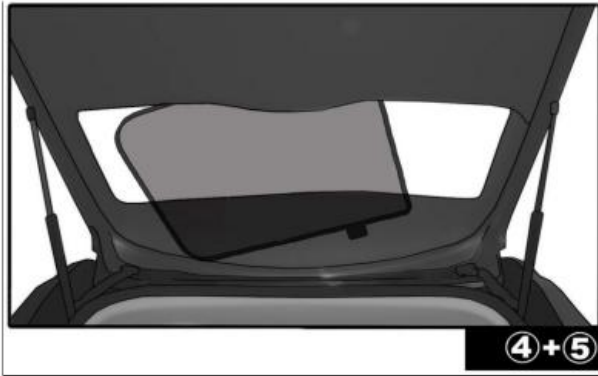

#### FIXING CLIPS

CL-M02 x12

SIDE SHADE INSTALLATION

①+⑧

①+⑧

①+⑧

QUARTER LIGHT SHADE INSTALLATION

REAR SHADE INSTALLATION