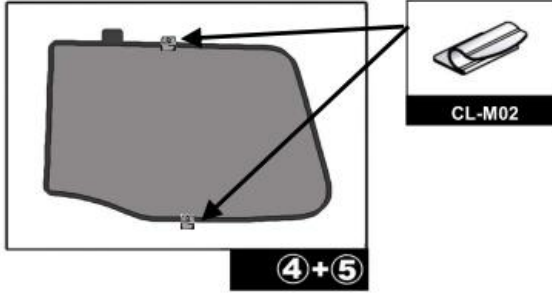

#### FIXING CLIPS

CL-M02 x12

SIDE SHADE INSTALLATION

①+⑧

①+⑧

①+⑧

QUARTER LIGHT SHADE INSTALLATION

REAR SHADE INSTALLATION