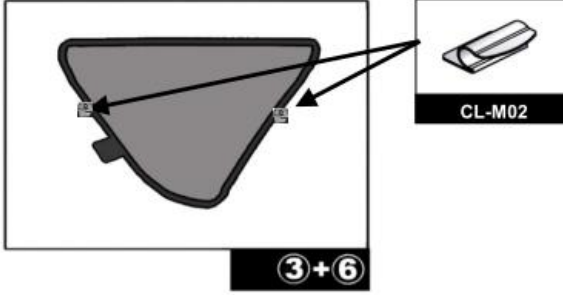

#### FIXING CLIPS

CL-M02 x12

SIDE SHADE INSTALLATION

①+⑧

①+⑧

①+⑧

QUARTER LIGHT SHADE INSTALLATION

REAR SHADE INSTALLATION