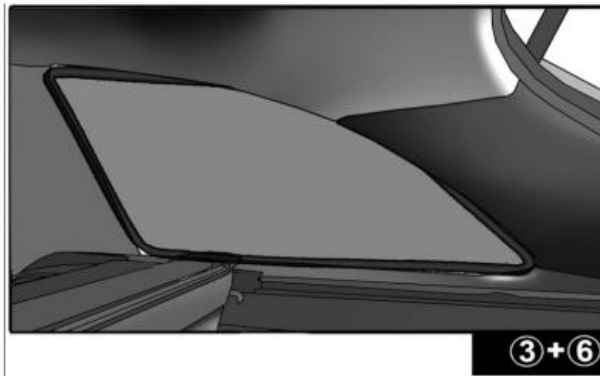

#### FIXING CLIPS

CL-M02 x12

SIDE SHADE INSTALLATION

①+⑧

①+⑧

①+⑧

QUARTER LIGHT SHADE INSTALLATION

REAR SHADE INSTALLATION