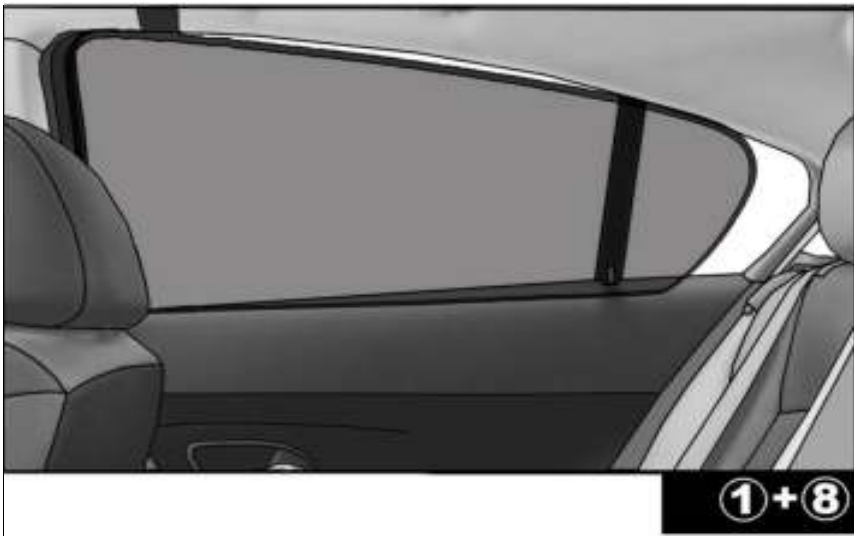

SIDE SHADE INSTALLATION

①+⑧

①+⑧

①+⑧