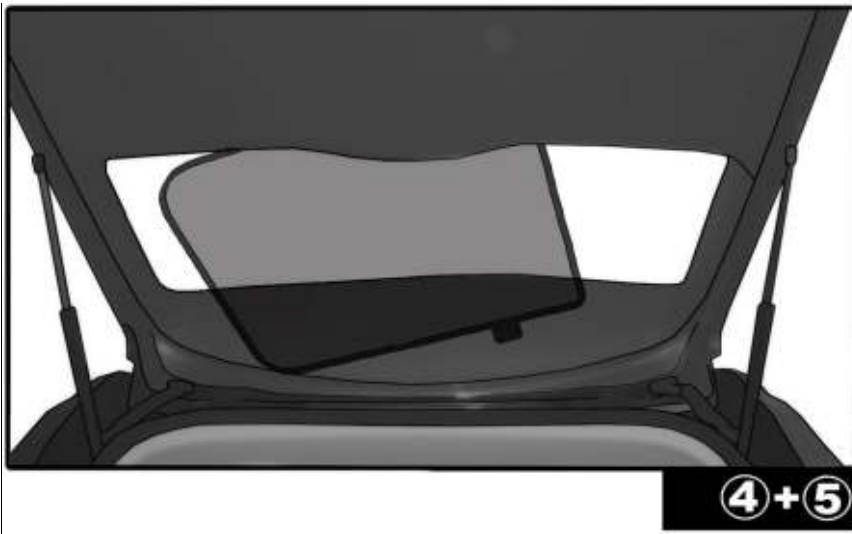

REAR SHADE INSTALLATION