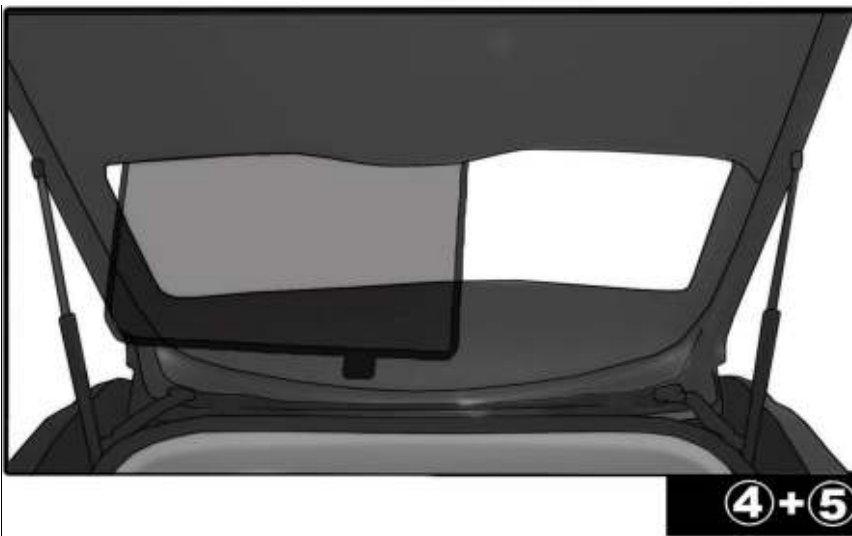

REAR SHADE INSTALLATION