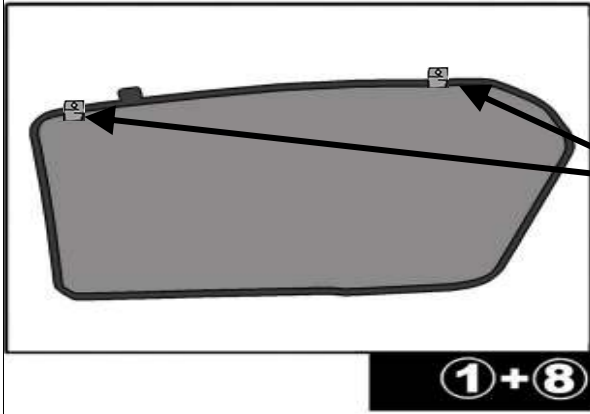

INSTALLATION INSTRUCTIONS

KIA SORENTO 5 DOOR 2011-

KIA-SORE-5-B

COMPONENTS INCLUDED

SHADES

FIXING CLIPS

CL-M02 x8

SIDE SHADE INSTALLATION