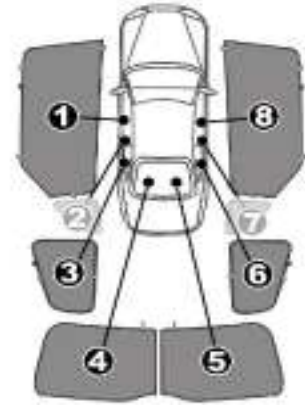

INSTALLATION INSTRUCTIONS

KIA SORENTO 5 DOOR 2011-

KIA-SORE-5-B

COMPONENTS INCLUDED

SHADES

FIXING CLIPS

CL-M02 x8

SIDE SHADE INSTALLATION

①+⑧

①+⑧

①+⑧

QUARTER LIGHT SHADE INSTALLATION

CL-M02

③+⑥

③+⑥

③+⑥