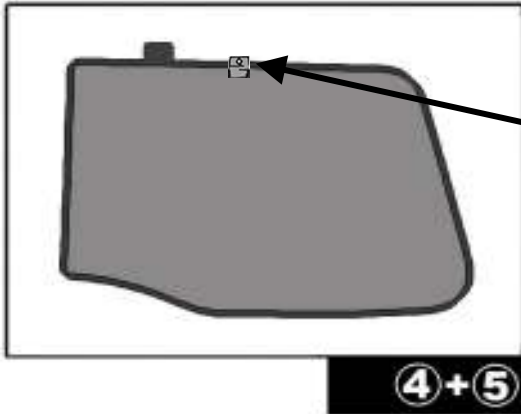

REAR SHADE INSTALLATION