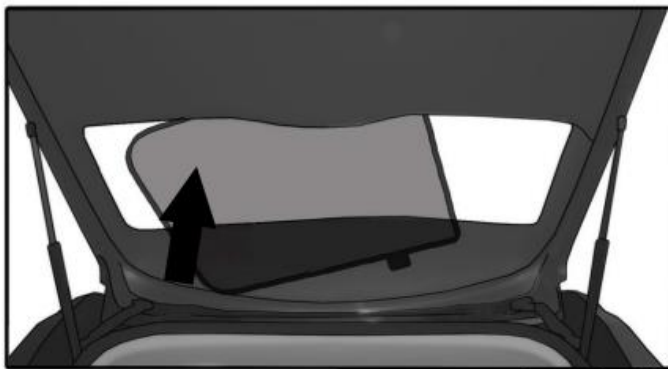

REAR SHADE INSTALLATION

④+⑤

④+⑤

④+⑤