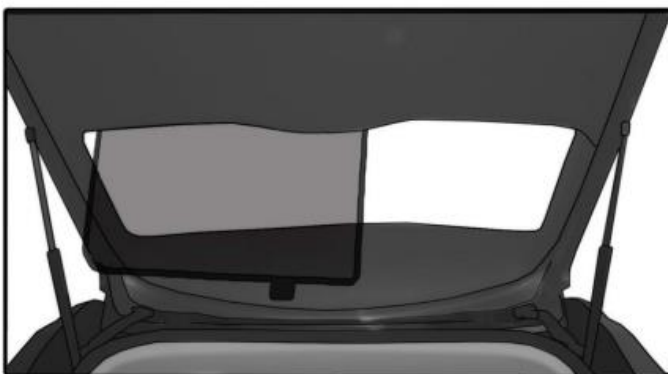

REAR SHADE INSTALLATION

④+⑤

④+⑤

④+⑤