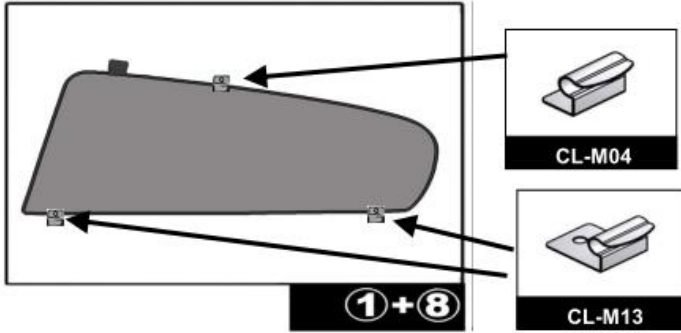

INSTALLATION INSTRUCTIONS

KIA RIO 5 DOOR 2012

KIA-RIO-5-B

COMPONENTS INCLUDED

SHADES

FIXING CLIPS

SIDE SHADE INSTALLATION

REAR SHADE INSTALLATION