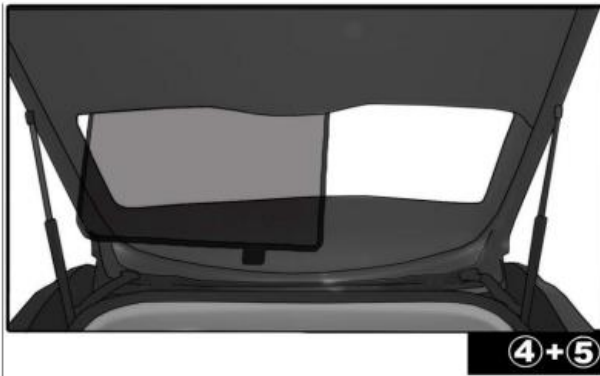

REAR SHADE INSTALLATION

④+⑤