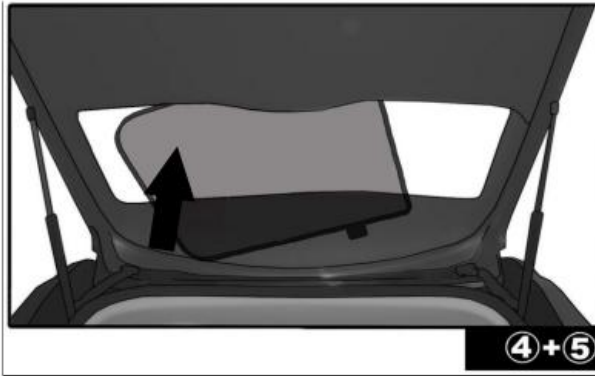

REAR SHADE INSTALLATION

④+⑤