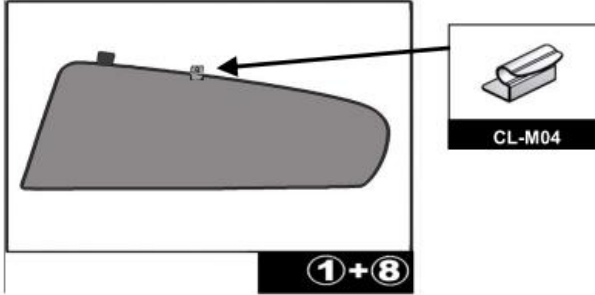

INSTALLATION INSTRUCTIONS

KIA RIO 3 DOOR 2012

TYPE VEHICLE CODE HERE

COMPONENTS INCLUDED

SHADES

FIXING CLIPS

SIDE SHADE INSTALLATION

REAR SHADE INSTALLATION