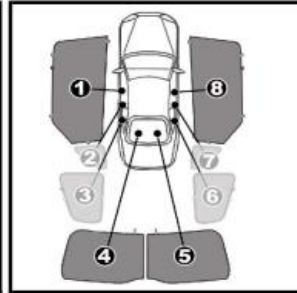

INSTALLATION INSTRUCTIONS

KIA RIO 3 DOOR 2012

TYPE VEHICLE CODE HERE

COMPONENTS INCLUDED

SHADES

FIXING CLIPS

SIDE SHADE INSTALLATION

REAR SHADE INSTALLATION