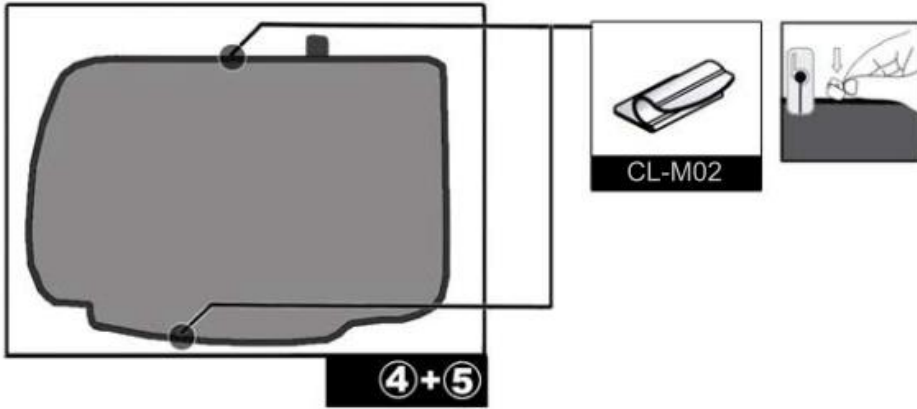

REAR SHADE INSTALLATION