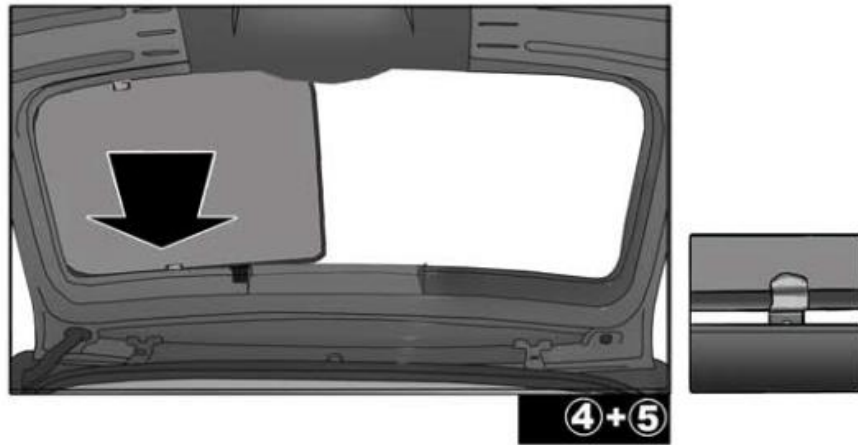

REAR SHADE INSTALLATION