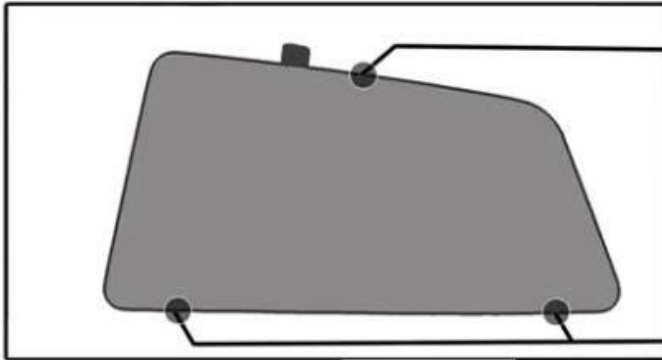

INSTALLATION INSTRUCTIONS

KIA PICANTO 2011

KIA-PICA-5-X

COMPONENTS INCLUDED

SHADES

FIXING CLIPS

SIDE SHADE INSTALLATION

①+⑧