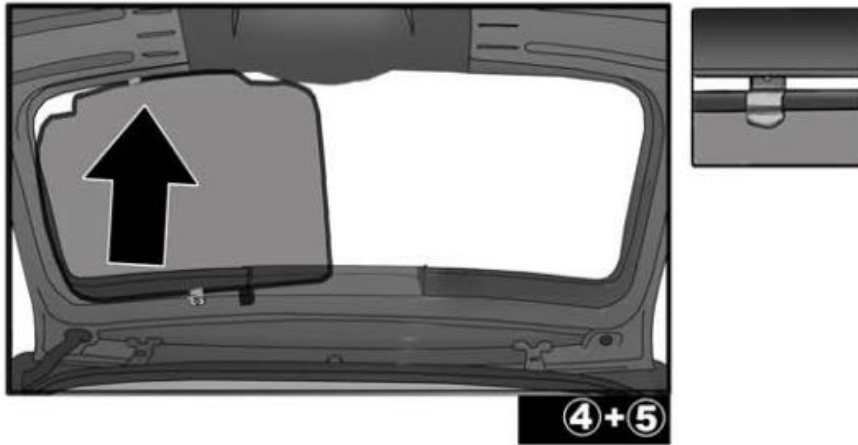

REAR SHADE INSTALLATION